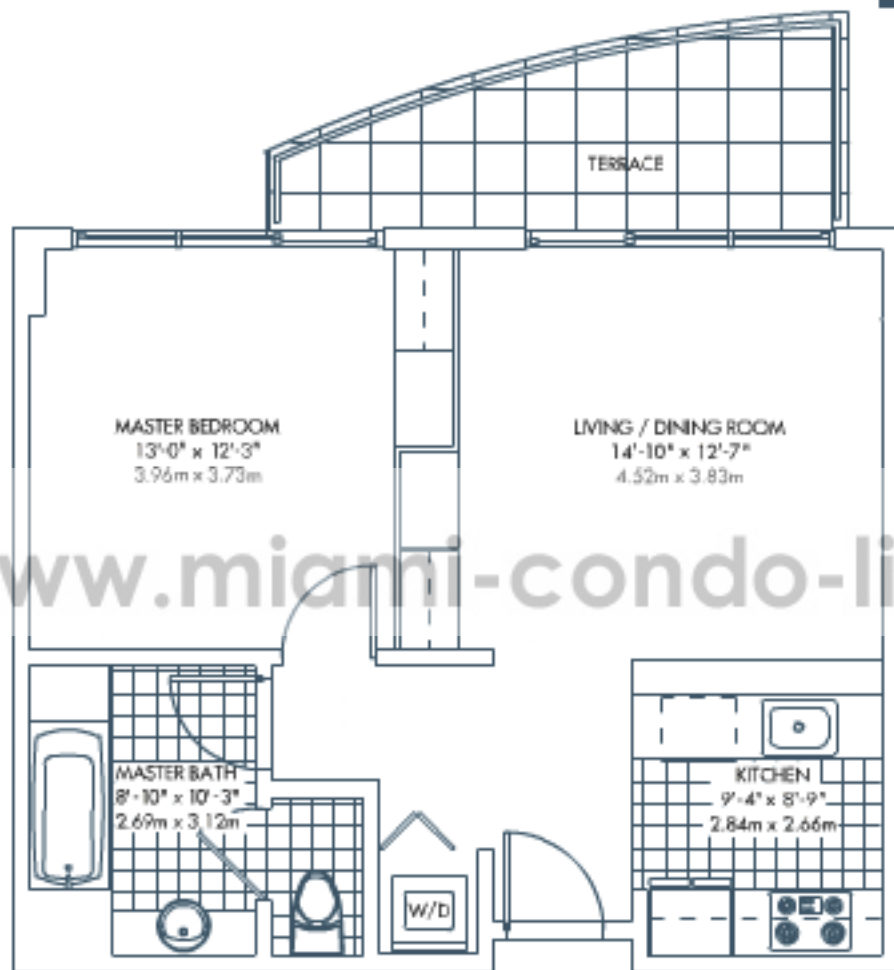

Live in your element

Residence C with Reverse

1 Bedroom, 1 Bath

Total Area 688 sq.ft 63.92 sq.m

C Reverse

Bay View

Ocean View

City View