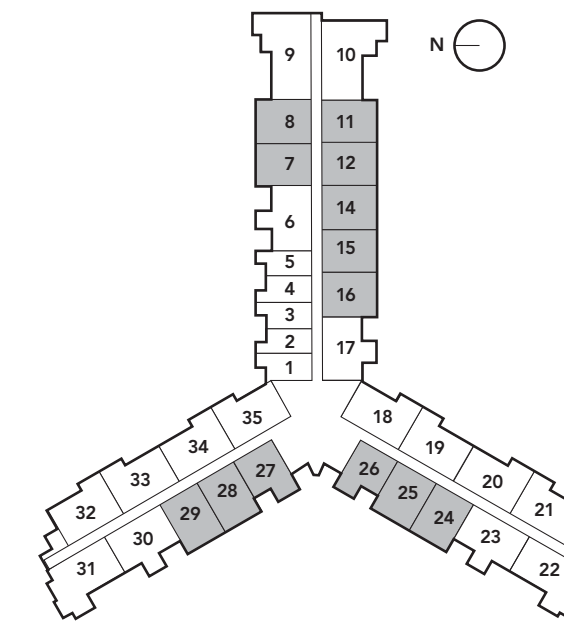

THE NEW
HARBOUR HOUSE
BAL HARBOUR

KEY PLAN
Lines 7, 11, 14, 16, 24, 26 & 28
8, 12, 15, 25, 27 & 29 (Rev)

1 bedroom - 1 1/2 bath

unit 992 s.f.
balcony 72 s.f.

total 1,064 s.f.