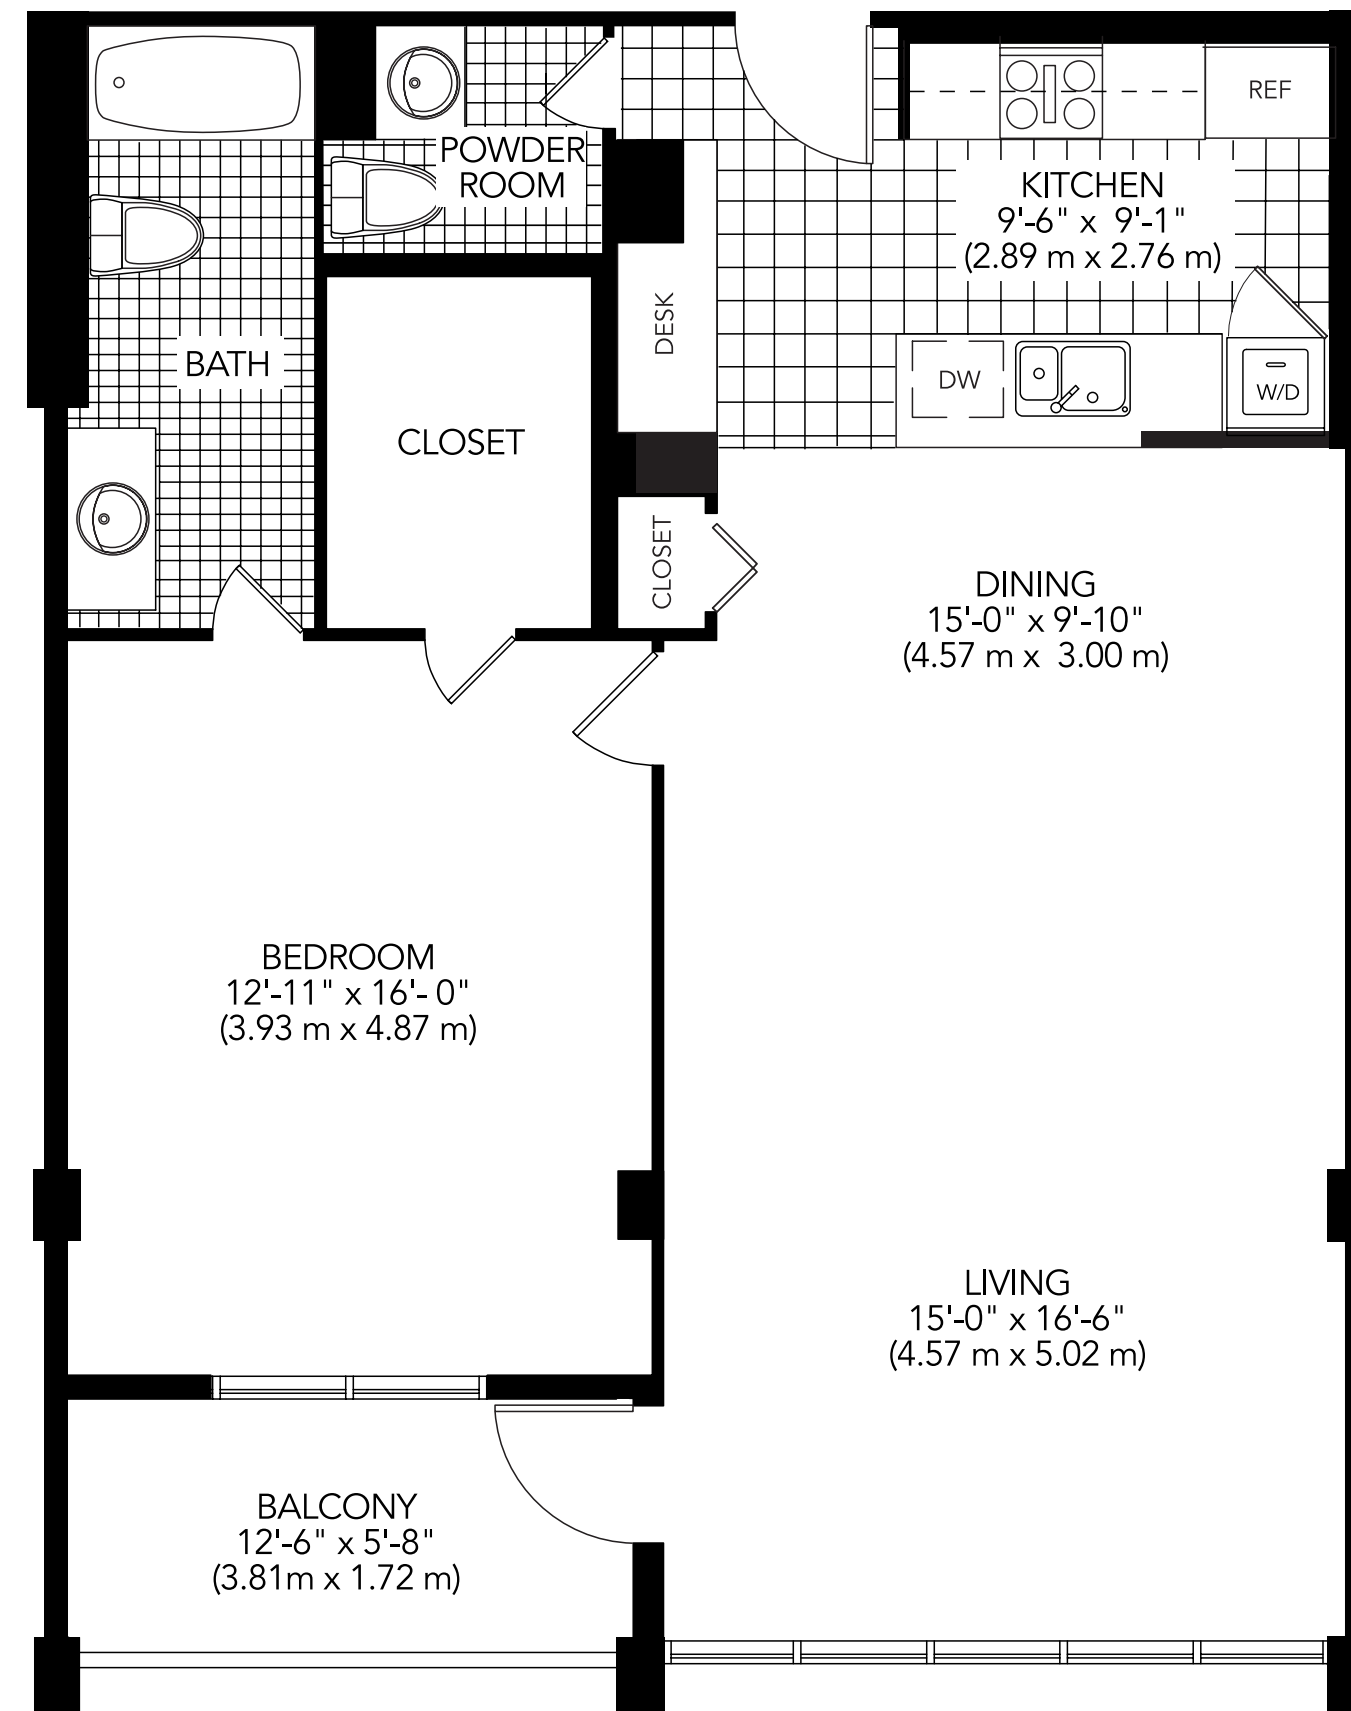

THE NEW
HARBOUR HOUSE
BAL HARBOUR

KEY PLAN
Lines 7, 11, 14, 16, 24, 26 & 28
8, 12, 15, 25, 27 & 29 (Rev)

1 bedroom - 1 1/2 bath

unit 992 s.f.
balcony 72 s.f.

total 1,064 s.f.