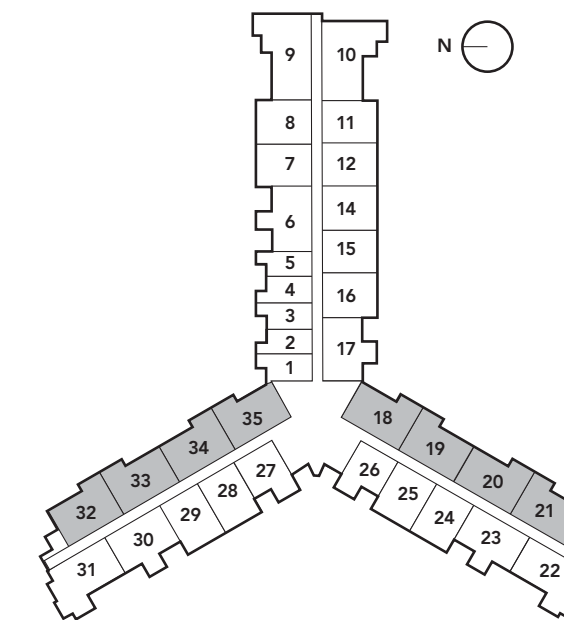

THE NEW
HARBOUR HOUSE
BAL HARBOUR

KEY PLAN
Lines 19, 21, 33 & 35
18, 20, 32, 34 (Rev)

B

2 bedroom - 2 bath

unit 1,153 s.f.
balcony 208 s.f.

total 1,361 s.f.