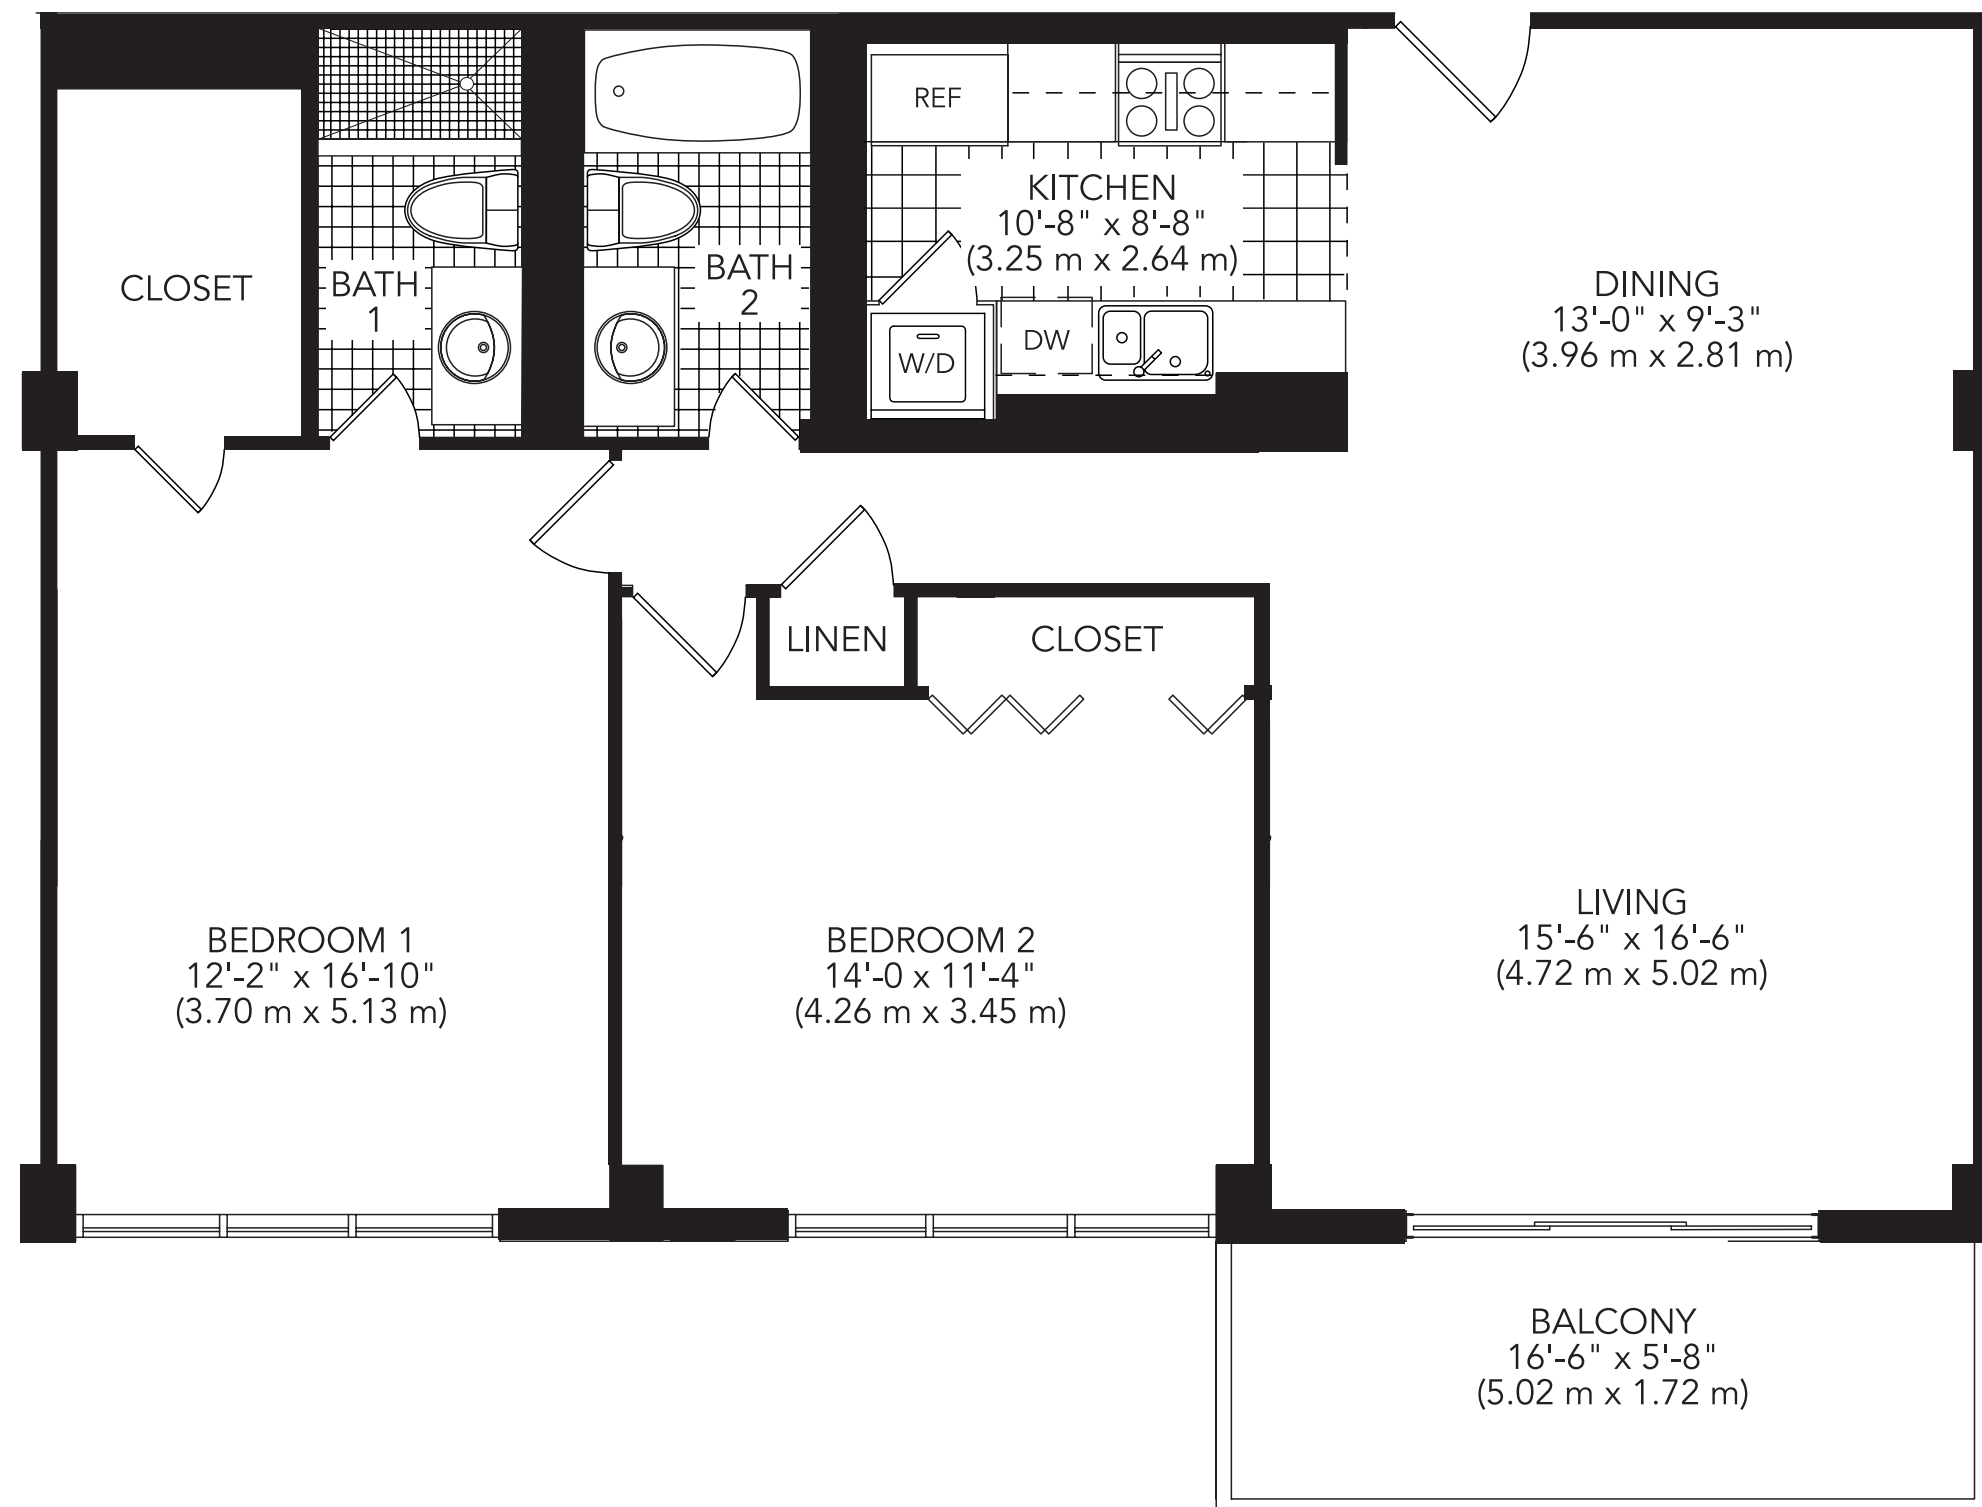

THE NEW
HARBOUR HOUSE
BAL HARBOUR

KEY PLAN
Lines 19, 21, 33 & 35
18, 20, 32, 34 (Rev)

B

2 bedroom - 2 bath

unit 1,153 s.f.
balcony 208 s.f.

total 1,361 s.f.