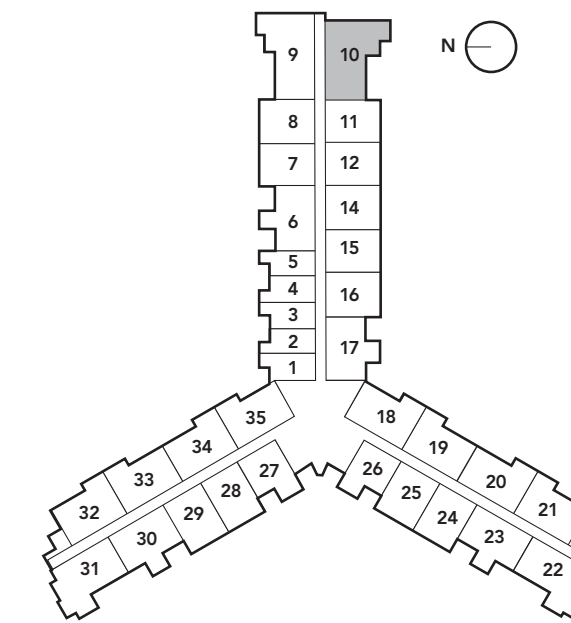

THE NEW
HARBOUR HOUSE
BAL HARBOUR

KEY PLAN
Line 10

A mod2

2 bedroom - 2 1/2 bath

unit 1,508 s.f.
balcony 149 s.f.

total 1,657 s.f.