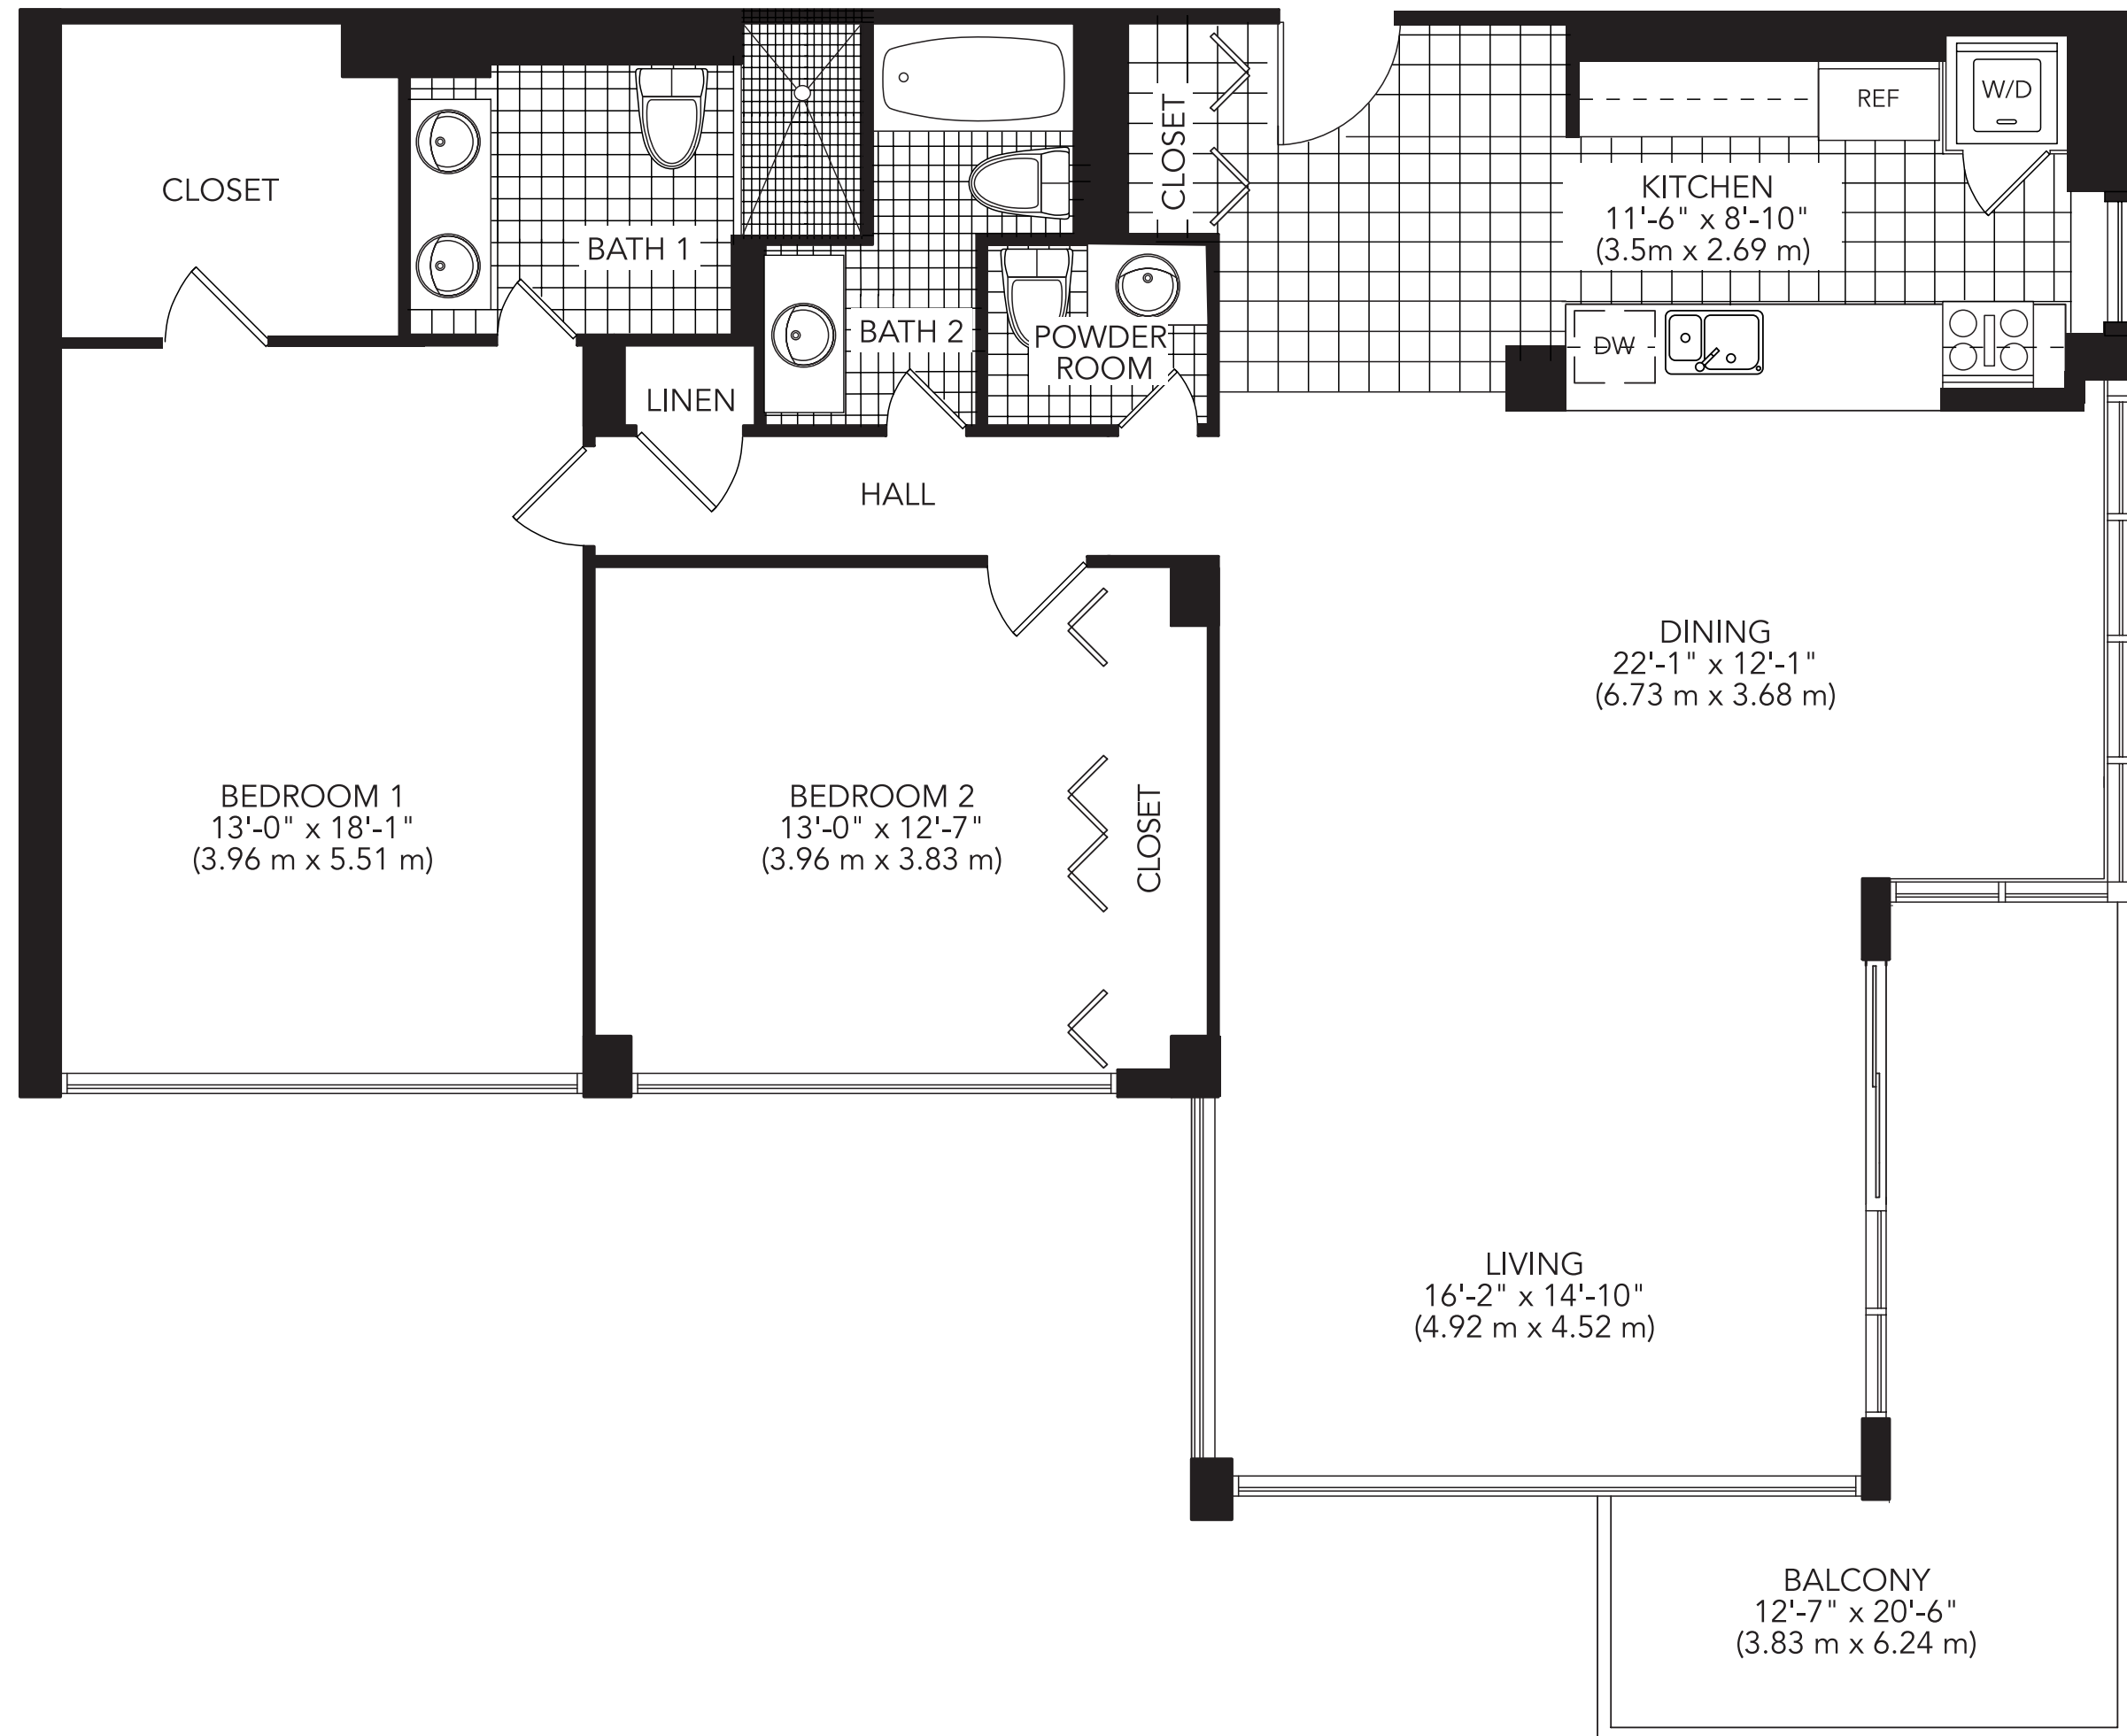

THE NEW
HARBOUR HOUSE
BAL HARBOUR

KEY PLAN
Line 10

A mod2

2 bedroom - 2 1/2 bath

unit 1,508 s.f.
balcony 149 s.f.

total 1,657 s.f.