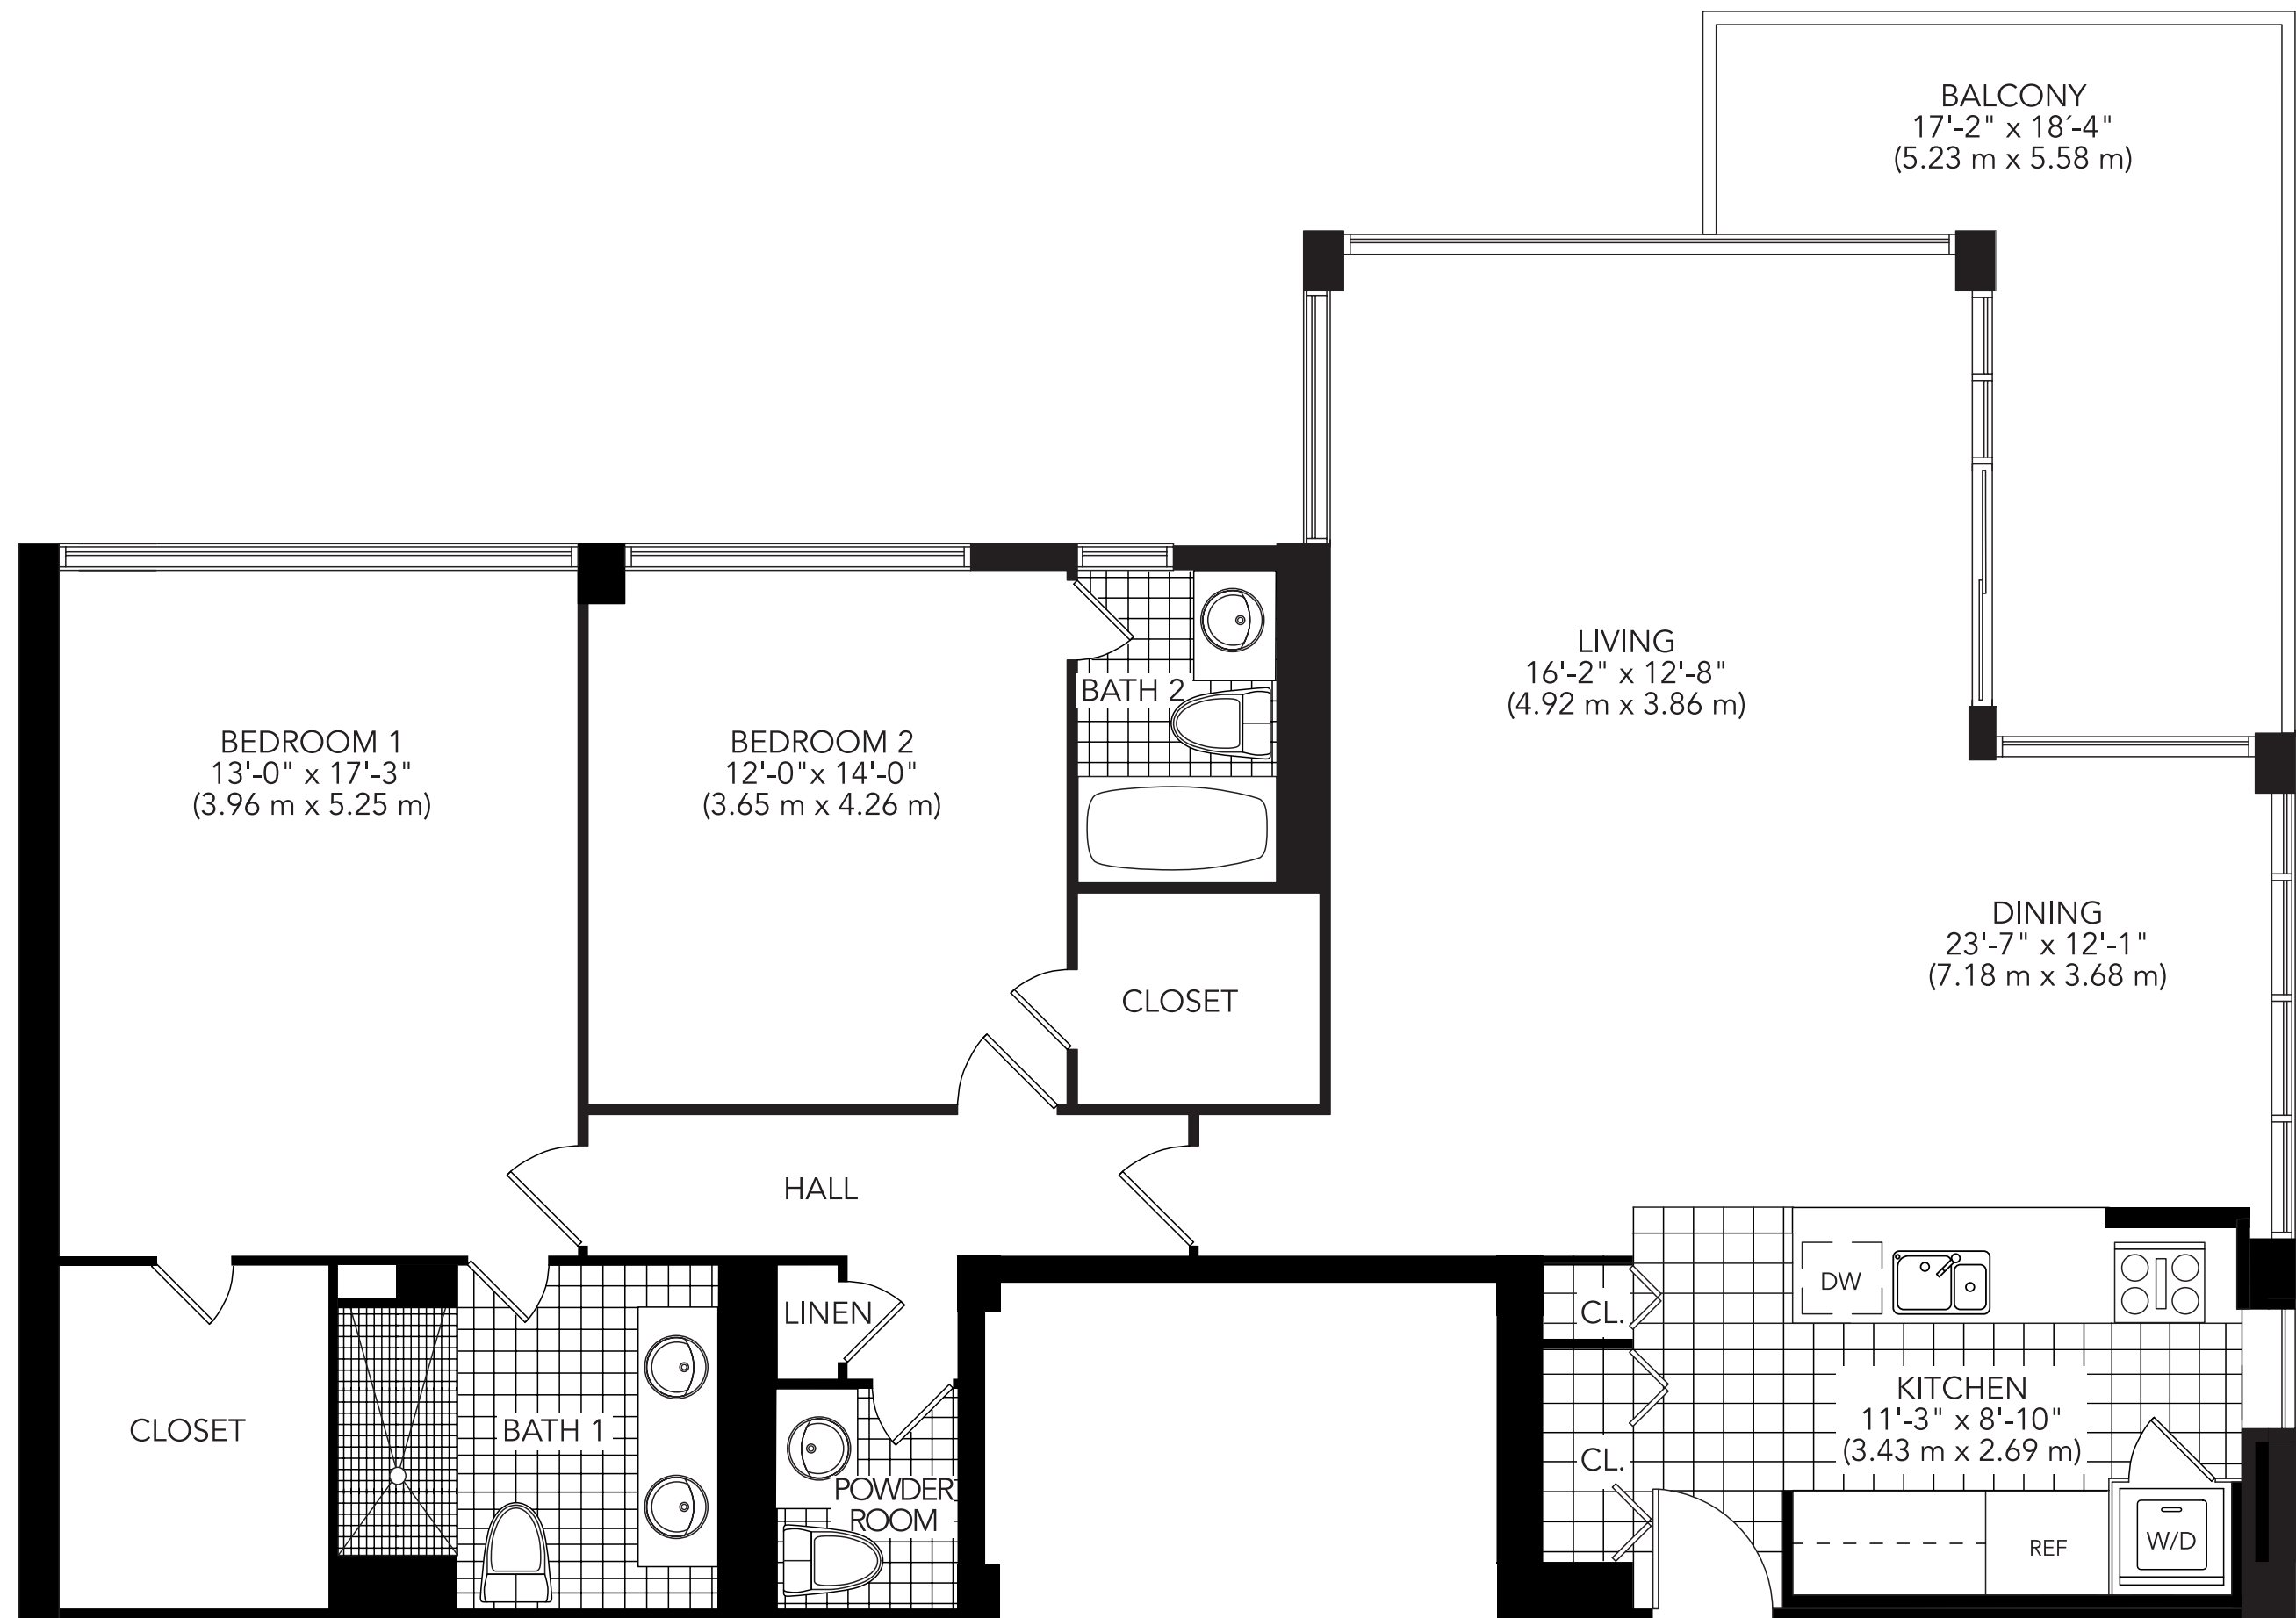

THE NEW
HARBOUR HOUSE
BAL HARBOUR

KEY PLAN
Line 9

A mod

2 bedroom - 2 1/2 bath

unit 1,467 s.f.
balcony 167 s.f.

total 1,634 s.f.