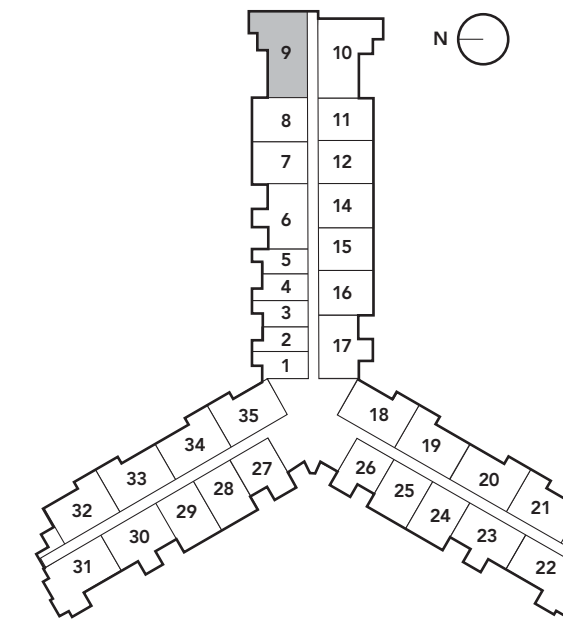

THE NEW
HARBOUR HOUSE
BAL HARBOUR

KEY PLAN
Line 9

A mod

2 bedroom - 2 1/2 bath

unit 1,467 s.f.
balcony 167 s.f.

total 1,634 s.f.