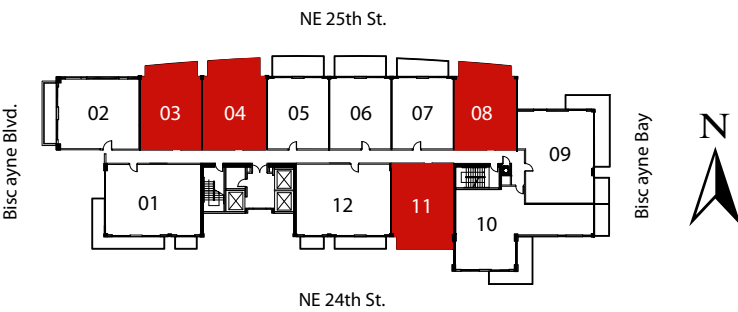

1 Bedroom / 1 Bath

UNIT 03	AC: 740 Sq Ft
UNIT 04	AC: 769 Sq Ft
UNIT 08	AC: 746 Sq Ft
UNIT 11	AC: 749 Sq Ft

Stated dimensions are measured to the exterior boundaries of the exterior wall and the centerline of the interior demising walls and in fact vary from the dimensions that would be determined by using the description and definition of the "Unit" set forth in the Declaration (which generally only includes the interior airspace between the perimeter walls and excludes interior structural components). All dimensions are approximate and subject to change in accordance with the agreement of sale.