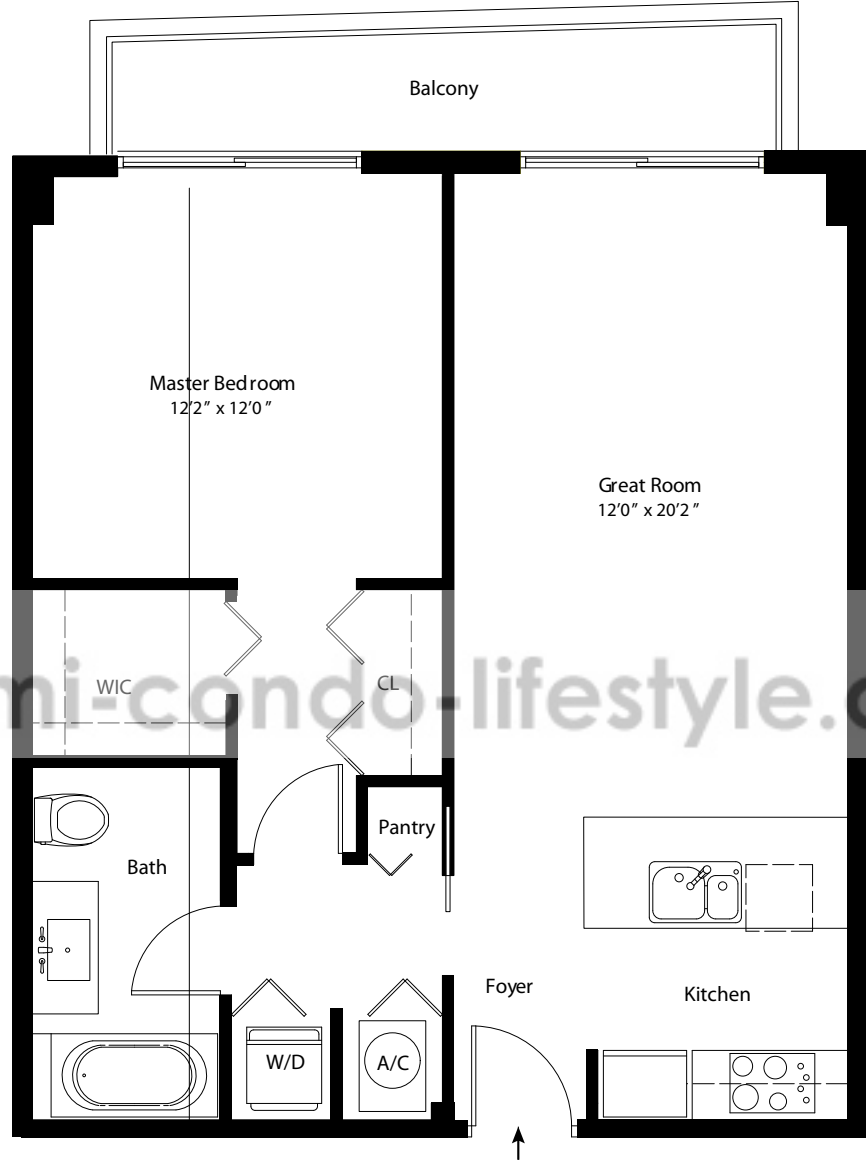

1 Bedroom / 1 Bath

UNIT 03	AC: 740 Sq Ft
UNIT 04	AC: 769 Sq Ft
UNIT 08	AC: 746 Sq Ft
UNIT 11	AC: 749 Sq Ft

Stated dimensions are measured to the exterior boundaries of the exterior wall and the centerline of the interior demising walls and in fact vary from the dimensions that would be determined by using the description and definition of the "Unit" set forth in the Declaration (which generally only includes the interior airspace between the perimeter walls and excludes interior structural components). All dimensions are approximate and subject to change in accordance with the agreement of sale.