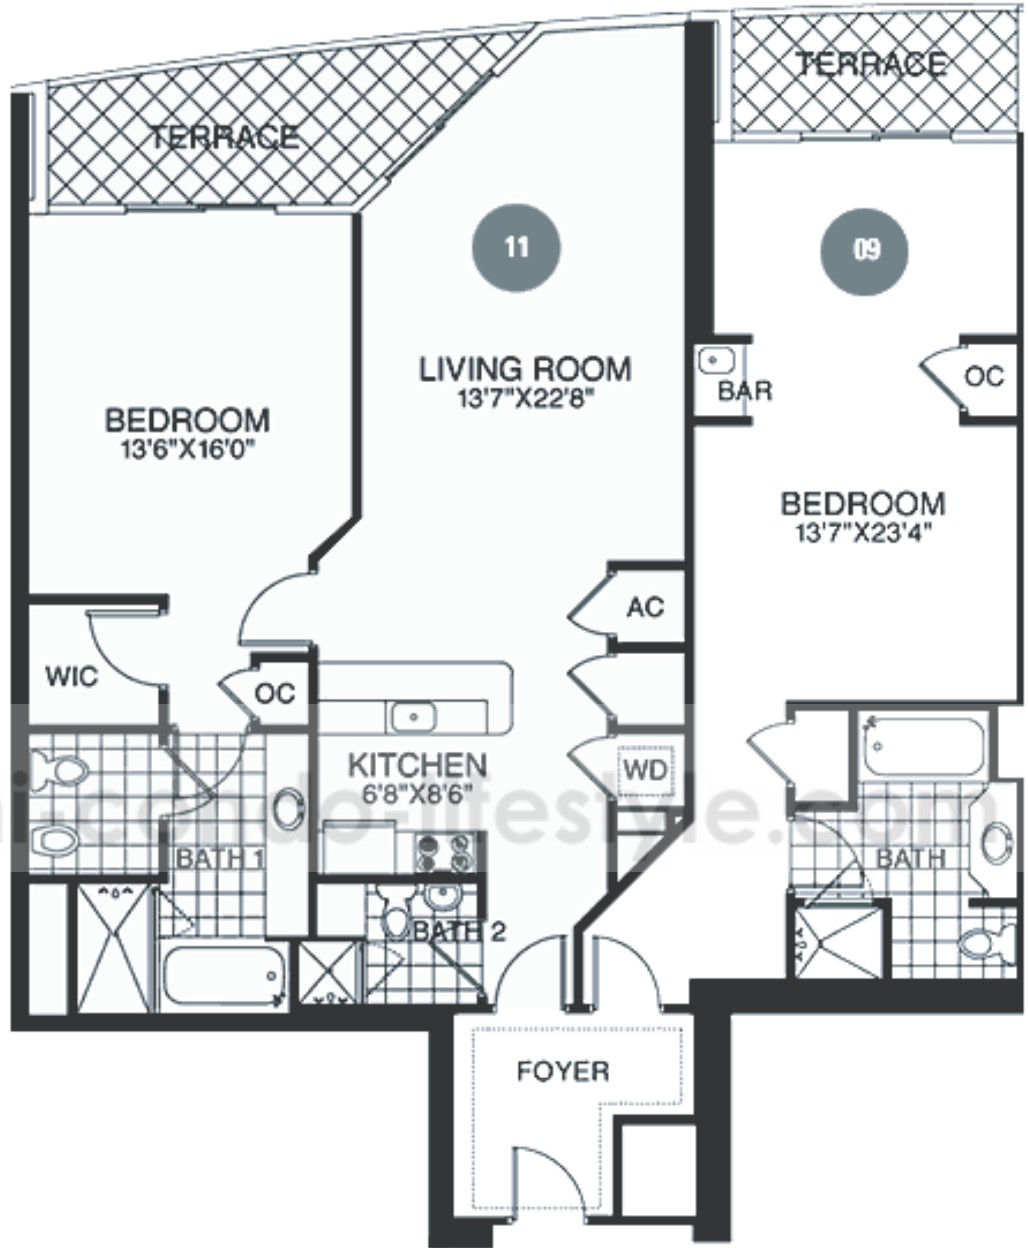

Foyer	73 Sq. Ft.
09 Junior Suite	526 Sq. Ft.
11 1 Bedroom Suite	1,002 Sq. Ft.
2 Bedroom Suite	1,601 Sq. Ft.
Terrace Area	190 Sq. Ft.
Total Area	1,791 Sq. Ft.

Fontainebleau II
A CONDOMINIUM HOTEL BY TURNKEY