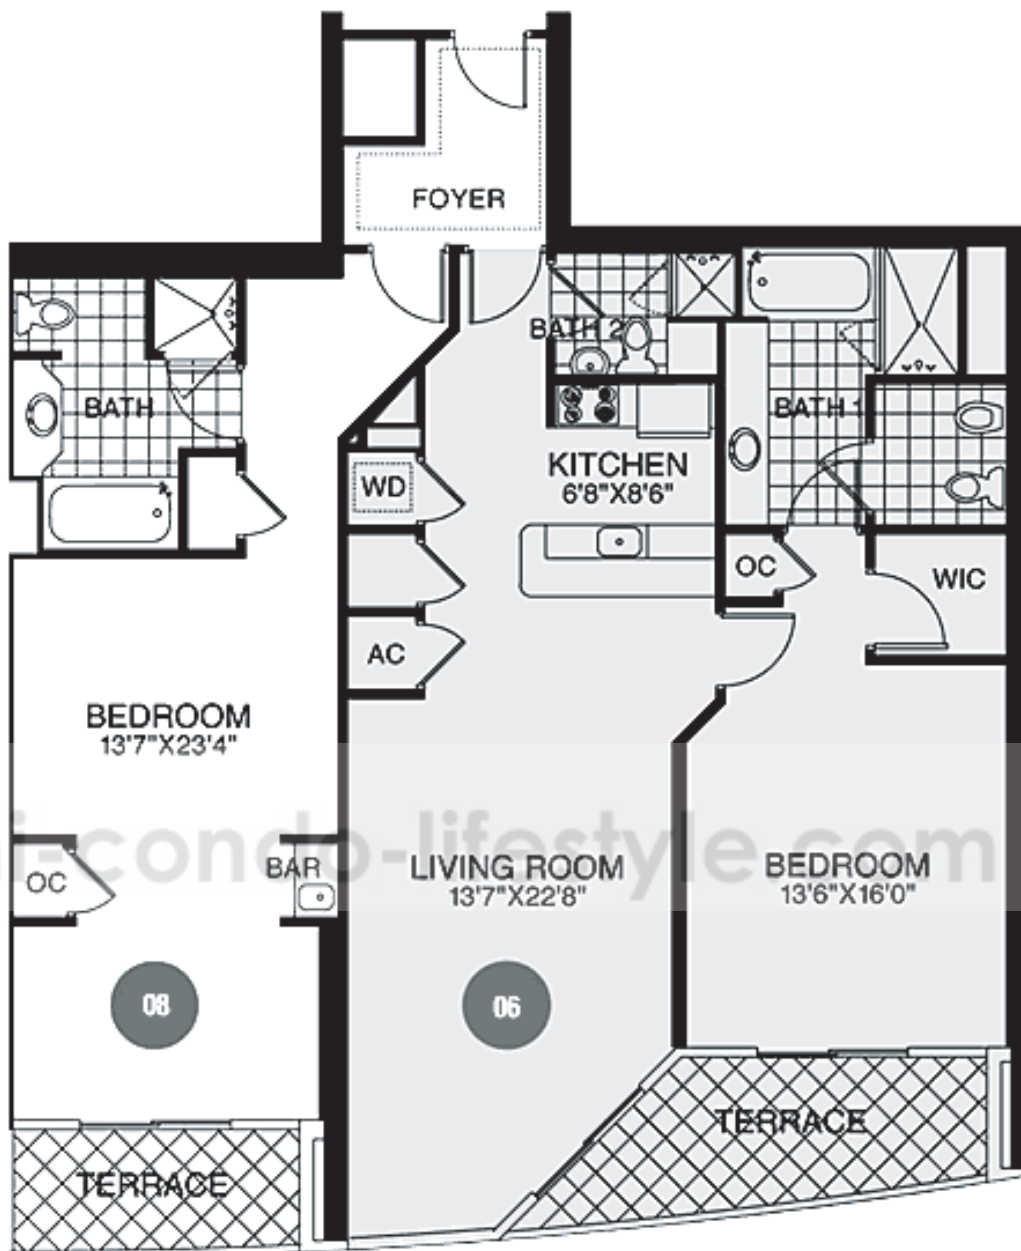

Foyer	73 Sq. Ft.
08 Junior Suite	526 Sq. Ft.
06 1 Bedroom Suite	1,002 Sq. Ft.
2 Bedroom Suite	1,601 Sq. Ft.
Terrace Area	190 Sq. Ft.
Total Area	1,791 Sq. Ft.

Fontainebleau II
A CHARMING RESORT BY CLEVELAND