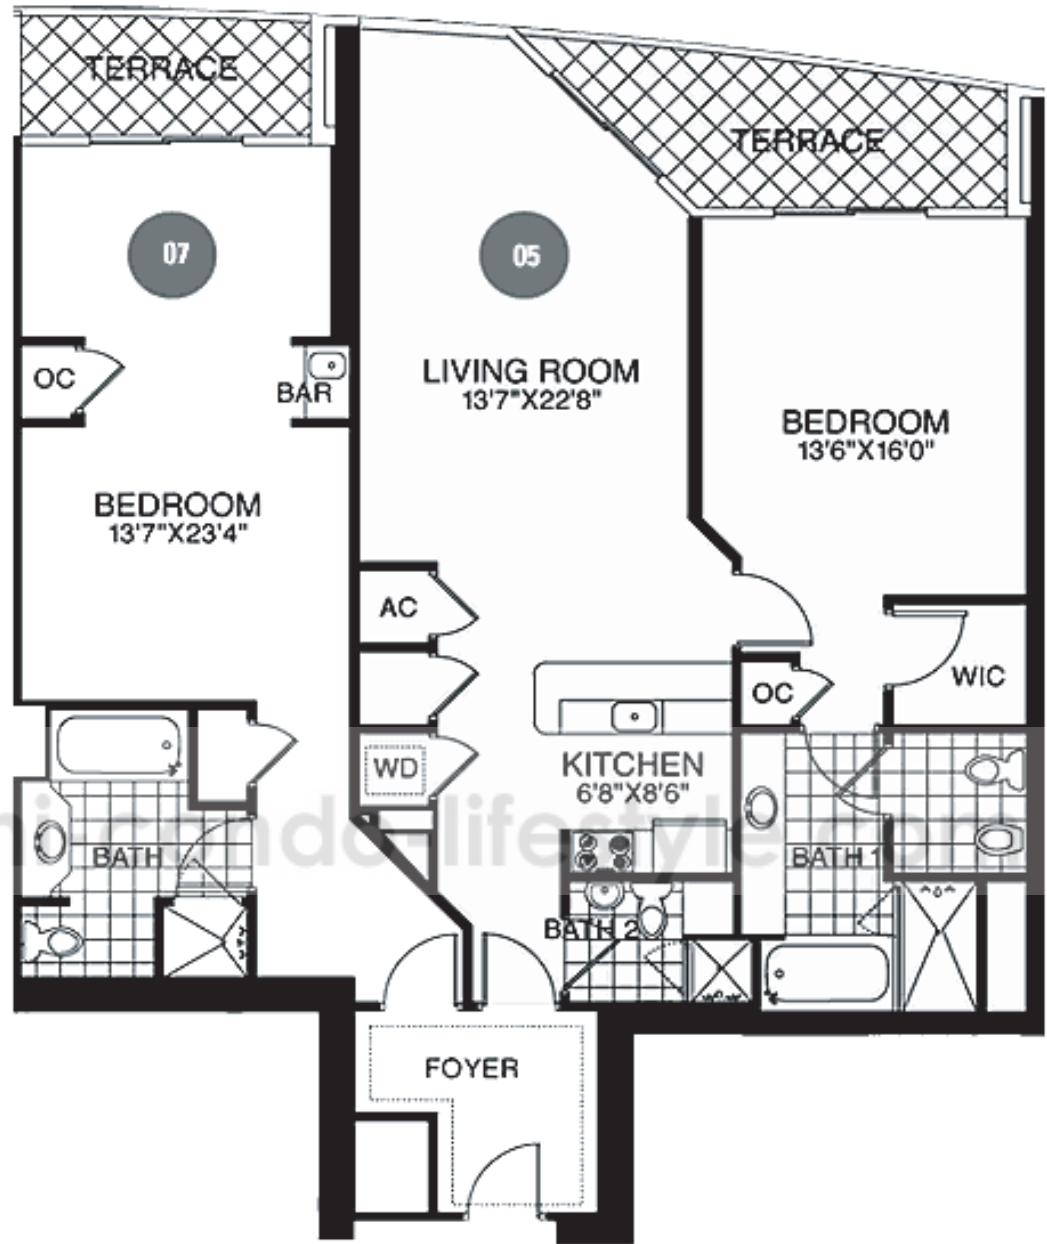

Foyer	73 Sq. Ft.
07 Junior Suite	526 Sq. Ft.
05 1 Bedroom Suite	1,002 Sq. Ft.
2 Bedroom Suite	1,601 Sq. Ft.
Terrace Area	190 Sq. Ft.
Total Area	1,791 Sq. Ft.

Fontainebleau II
 A CONDOMINIUM PROJECT BY TURNERKEY