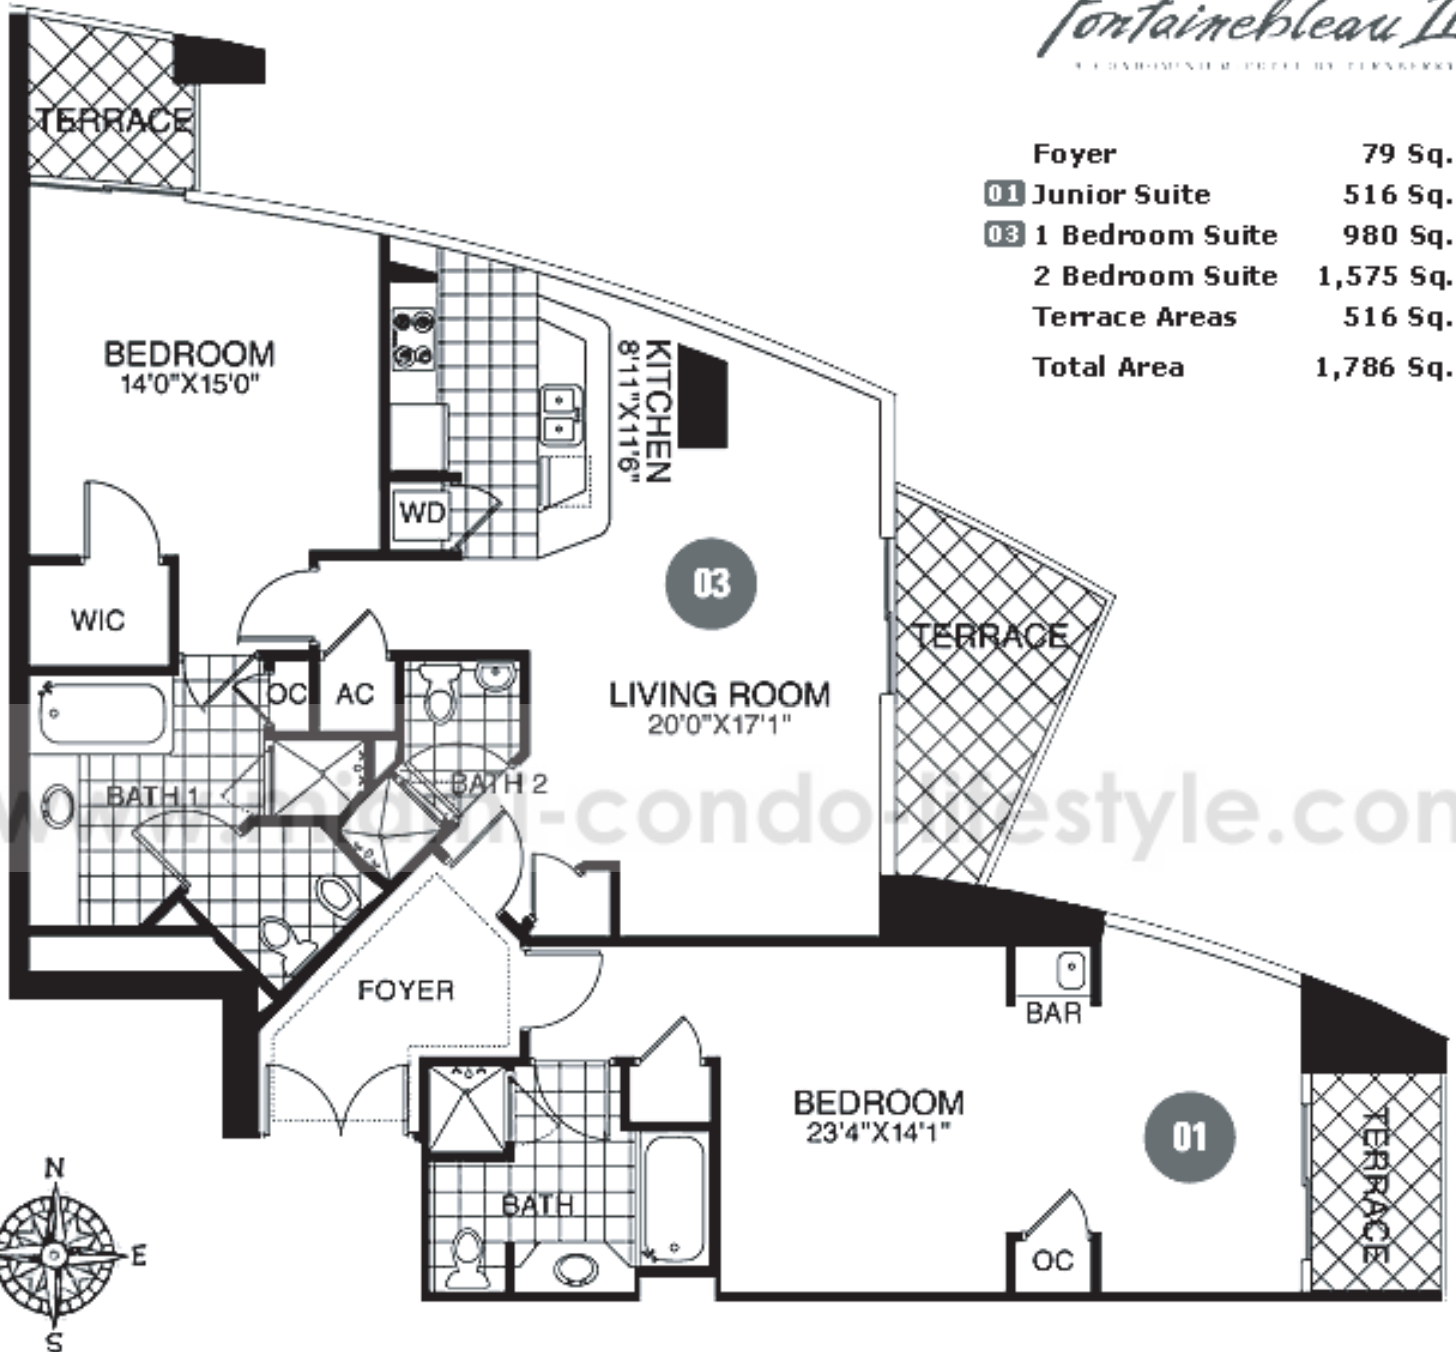

Fontainebleau II

333 BAYVIEW DRIVE, MIAMI BEACH, FL 33139

All dimensions are approximate and all floor plans and development plans are subject to change without notice.