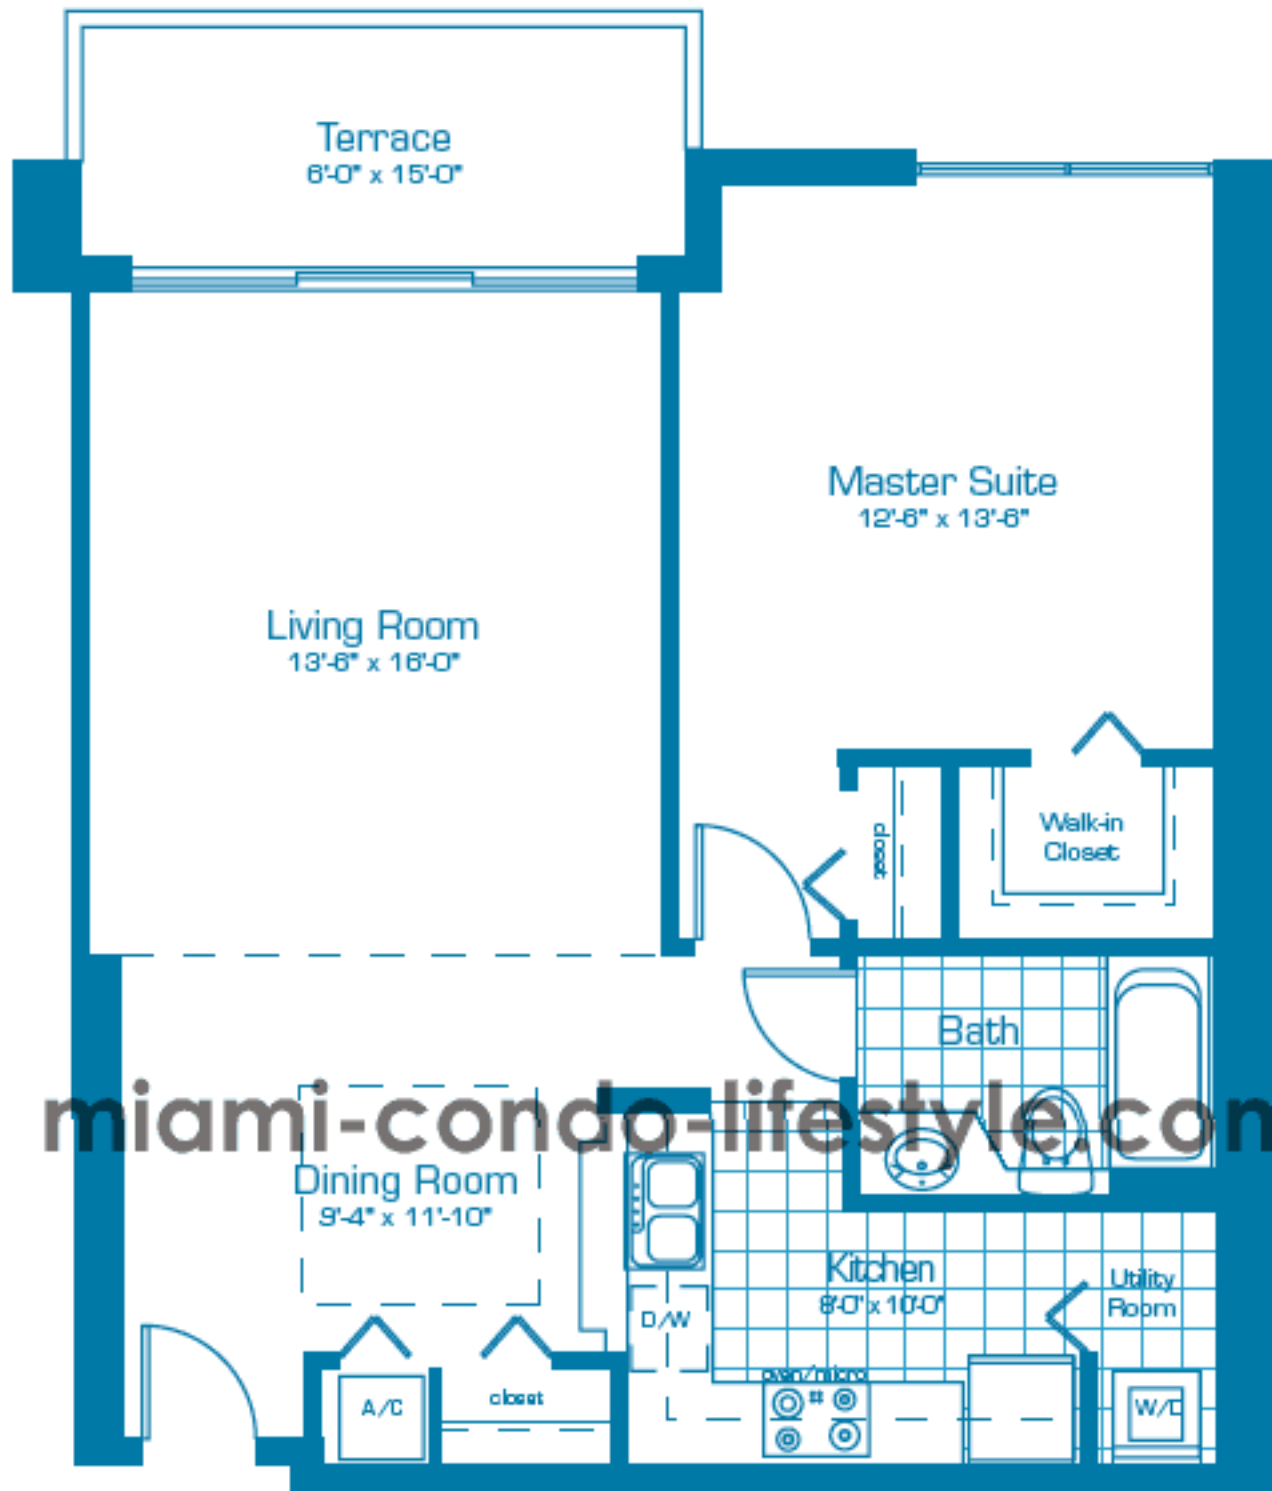

KEY WEST

1 bedroom / 1 bath

- interior840 square feet
- terrace75 square feet
- total915 square feet

THE FLORIDIAN

condominium
south beach

The Floridian LLC's policy of continual attention to design and construction requires that all specifications, equipment, landscape plans, dimensions and prices are subject to change without notice