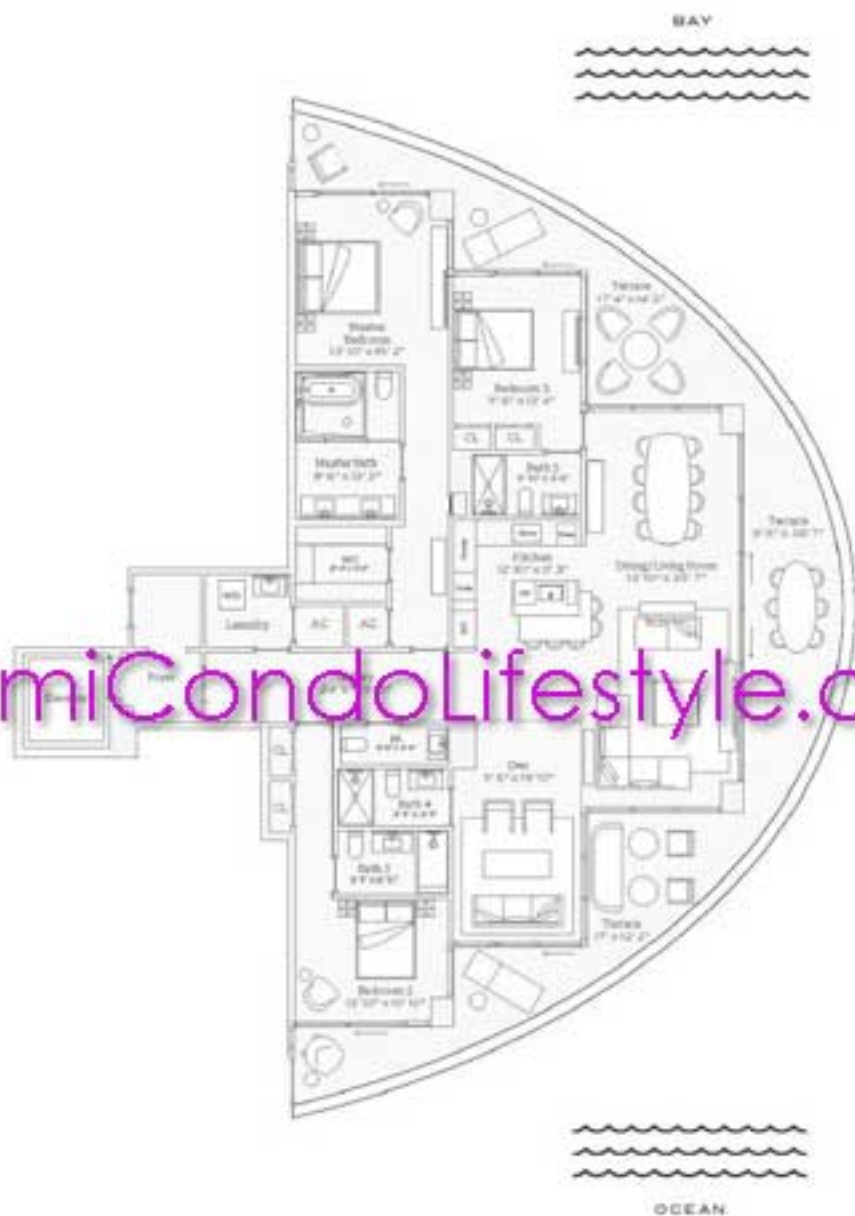

FIVE PARK

MIAMI BEACH

Residence 03

INTERIOR: 2,615 SQ. FT. 242 SQ. M.
BALCONY: 984 SQ. FT. 92 SQ. M.
TOTAL: 3,599 SQ. FT. 334 SQ. M.

3 BEDROOMS
4 BATHROOMS
POWDER ROOM
PRIVATE TERRACE

PARK

BAY

OCEAN

OCEAN