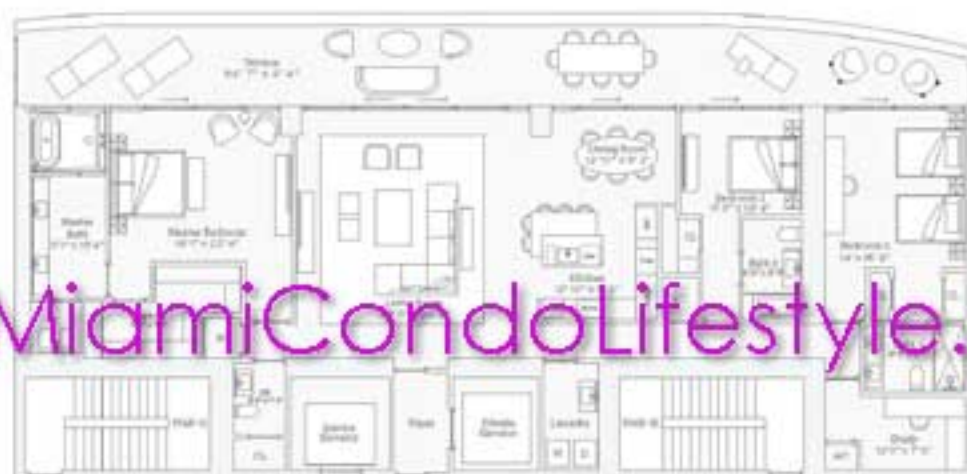

FIVE PARK

MIAMI BEACH

Residence 02

INTERIOR: 2,930 SQ. FT. 273 SQ. M.
BALCONY: 762 SQ. FT. 73 SQ. M.
TOTAL: 3,712 SQ. FT. 346 SQ. M.

3 BEDROOMS
3 BATHROOMS
POWDER ROOM
PRIVATE TERRACE

BAY

BAY

OCEAN