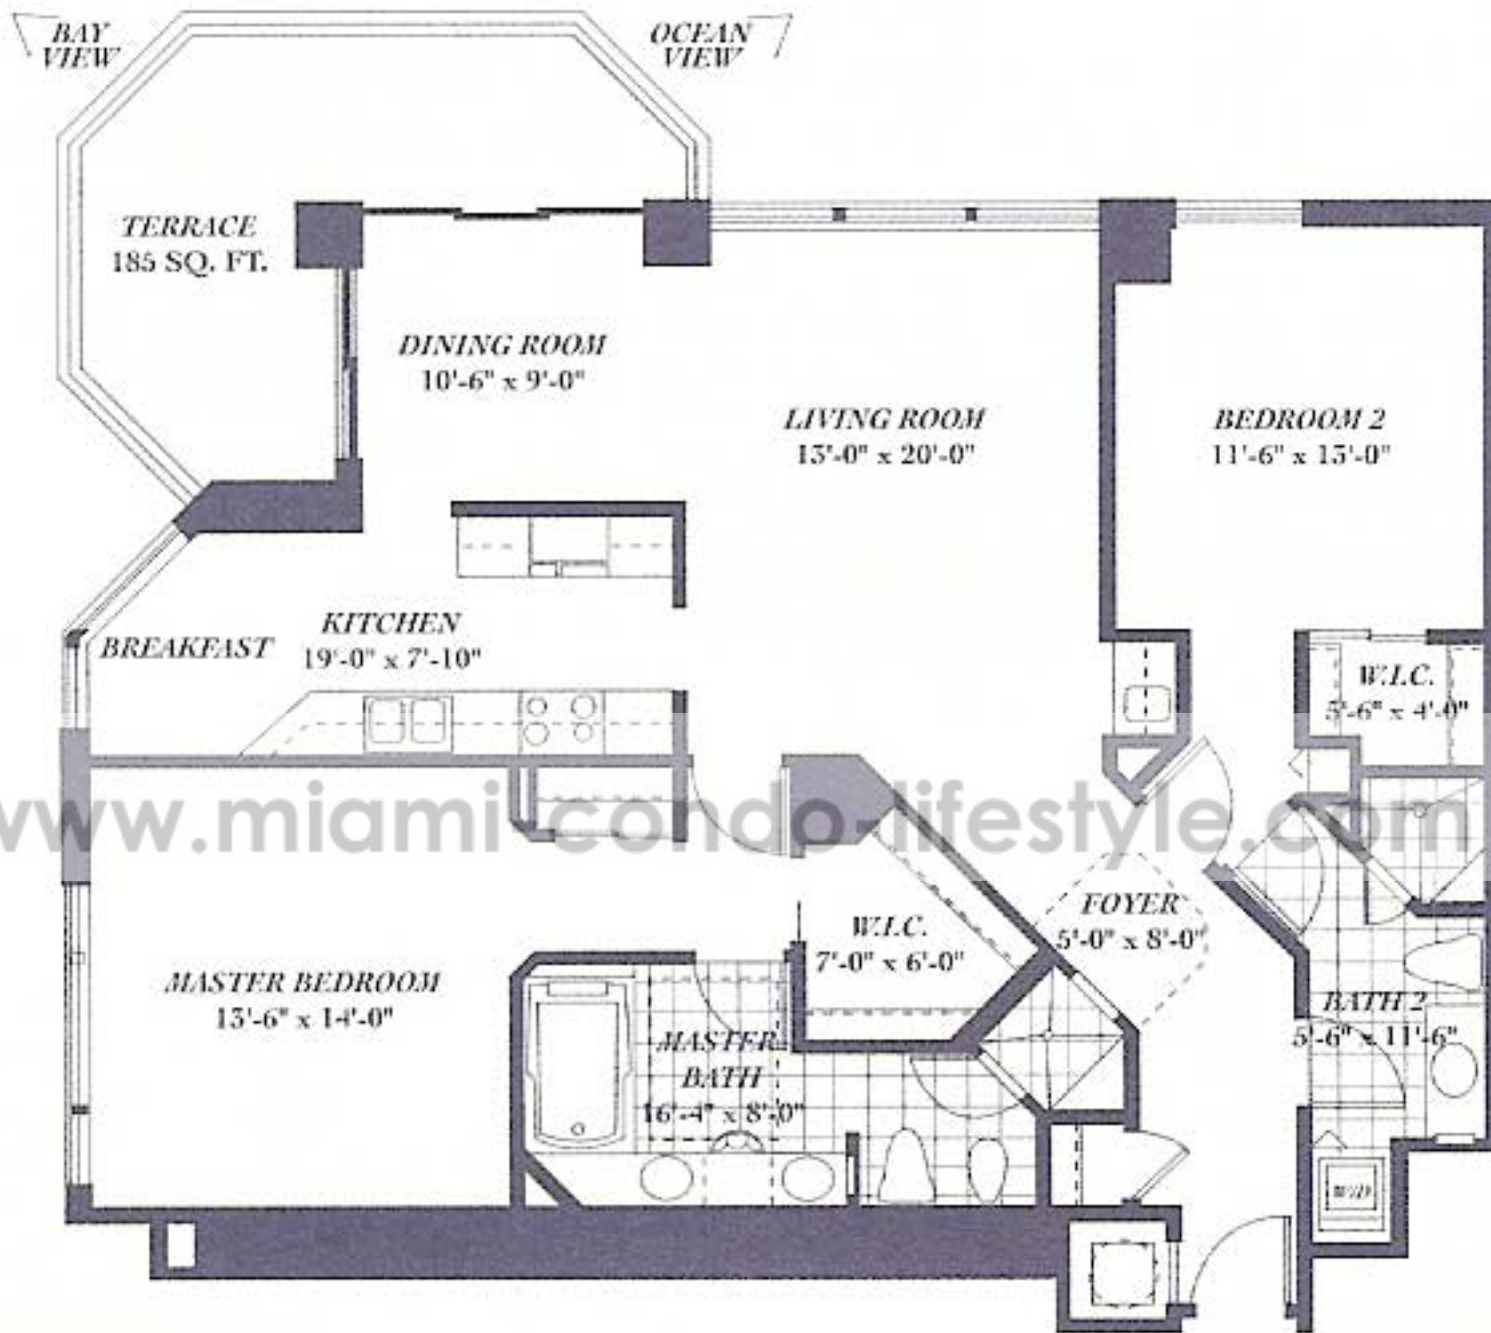

RESIDENCE 07 / BLUE & GREEN

2 BEDROOMS / 2 BATHS

Interior: 1,380 sq. ft. 128.2 m²

Balcony: 185 sq. ft. 17.1 m²

Total: 1,565 sq. ft. 145.3 m²

www.miami-condo-lifestyle.com