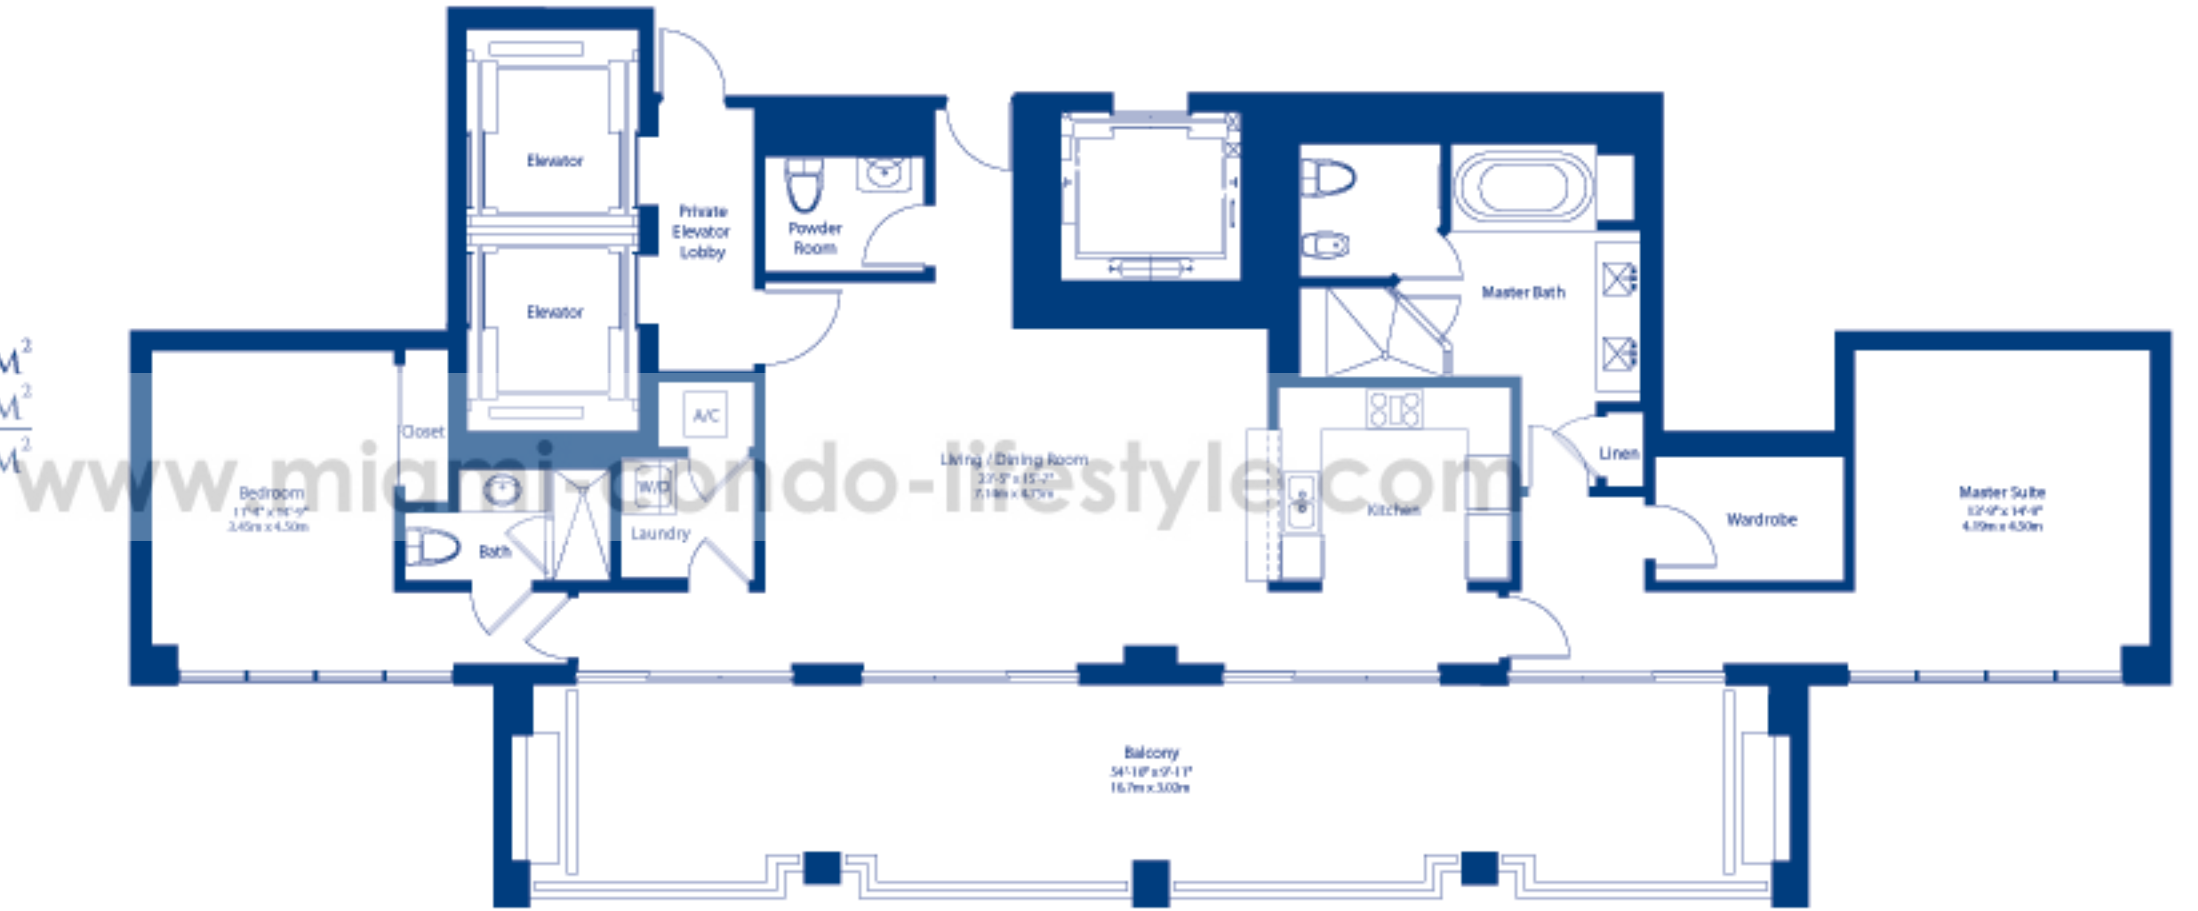

A/C LIVING AREA	1,903 SQ. FT.	176.8 M ²
BALCONY	547 SQ. FT.	50.8 M ²
TOTAL	2,450 SQ. FT.	227.6 M²

CONTINUUM
 ON SOUTH BEACH
 ON THE OCEAN

RESIDENCE B
LEVELS 33-35

2 BEDROOMS
2 1/2 BATHS