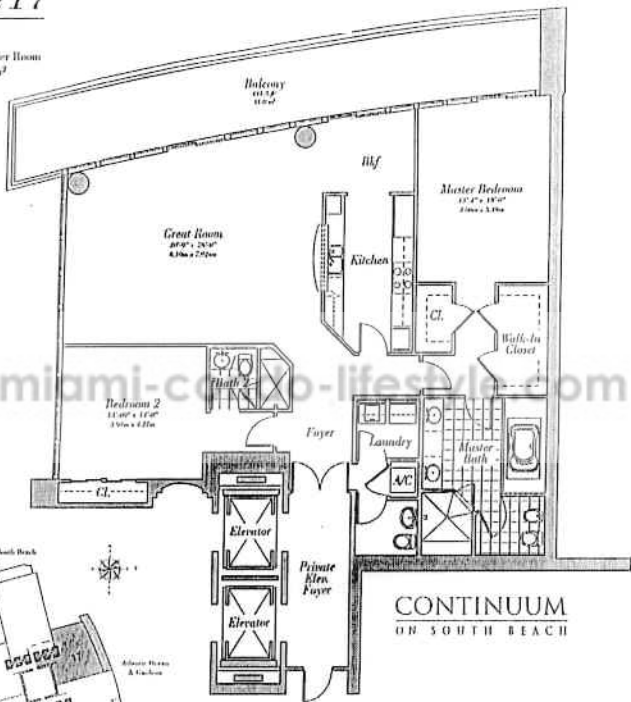

Residence 17

Floors 31-39

2 Bedroom, 2 Bath, Powder Room
2,048 s.f. 190.3 m²

See Floor Plan
& Map

See Floor Plan
& Map