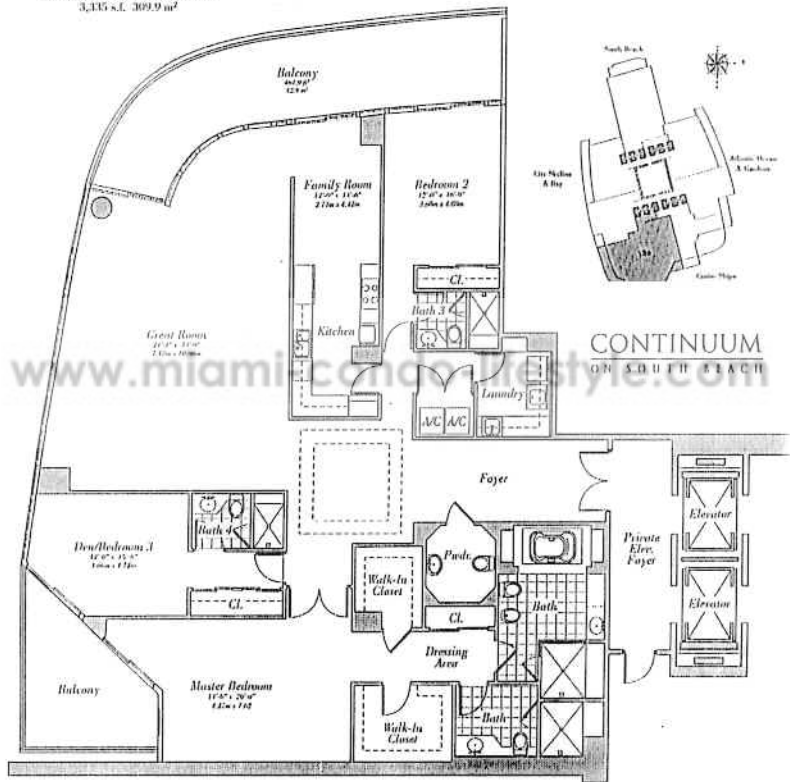

Residence 13a

Floors 36-39

3 Bedroom, 4 Bath, Powder Room
3,435 s.f. 309.9 m²

www.miamicondo.com

CONTINUUM
ON SOUTH BEACH