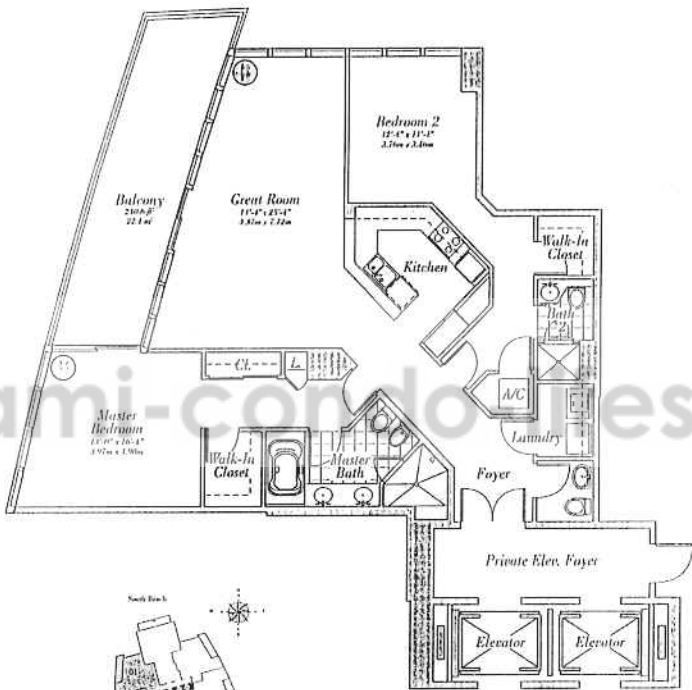

CONTINUUM
ON SOUTH BEACH

Residence 01

Floors 5-29

2 Bedrooms, 2 Baths, Foyer Room
1,591 s.f. 147.9m²