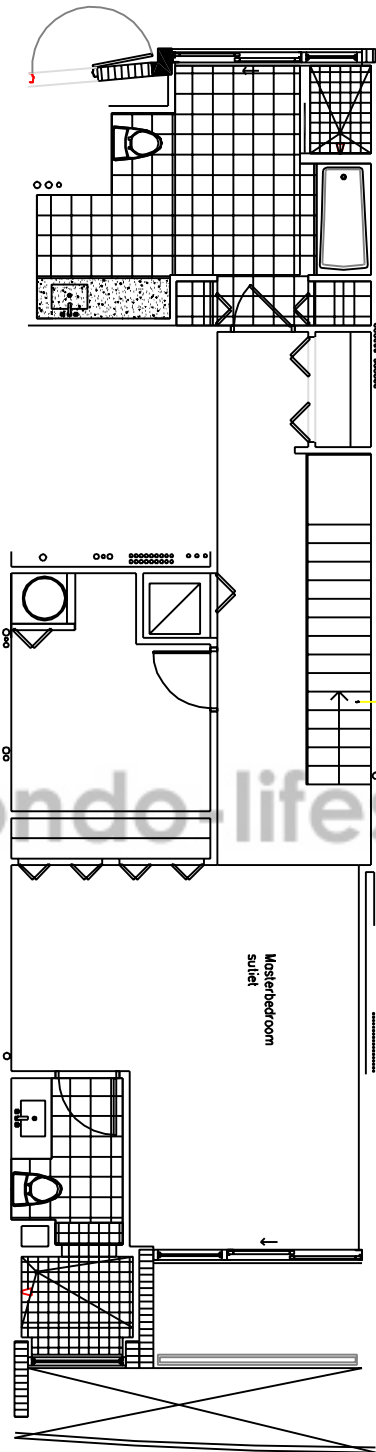

CIELO

Combination C/D 1st level
3800 sf option

www.miami.com

CIELO PH3
UPPER LEVEL