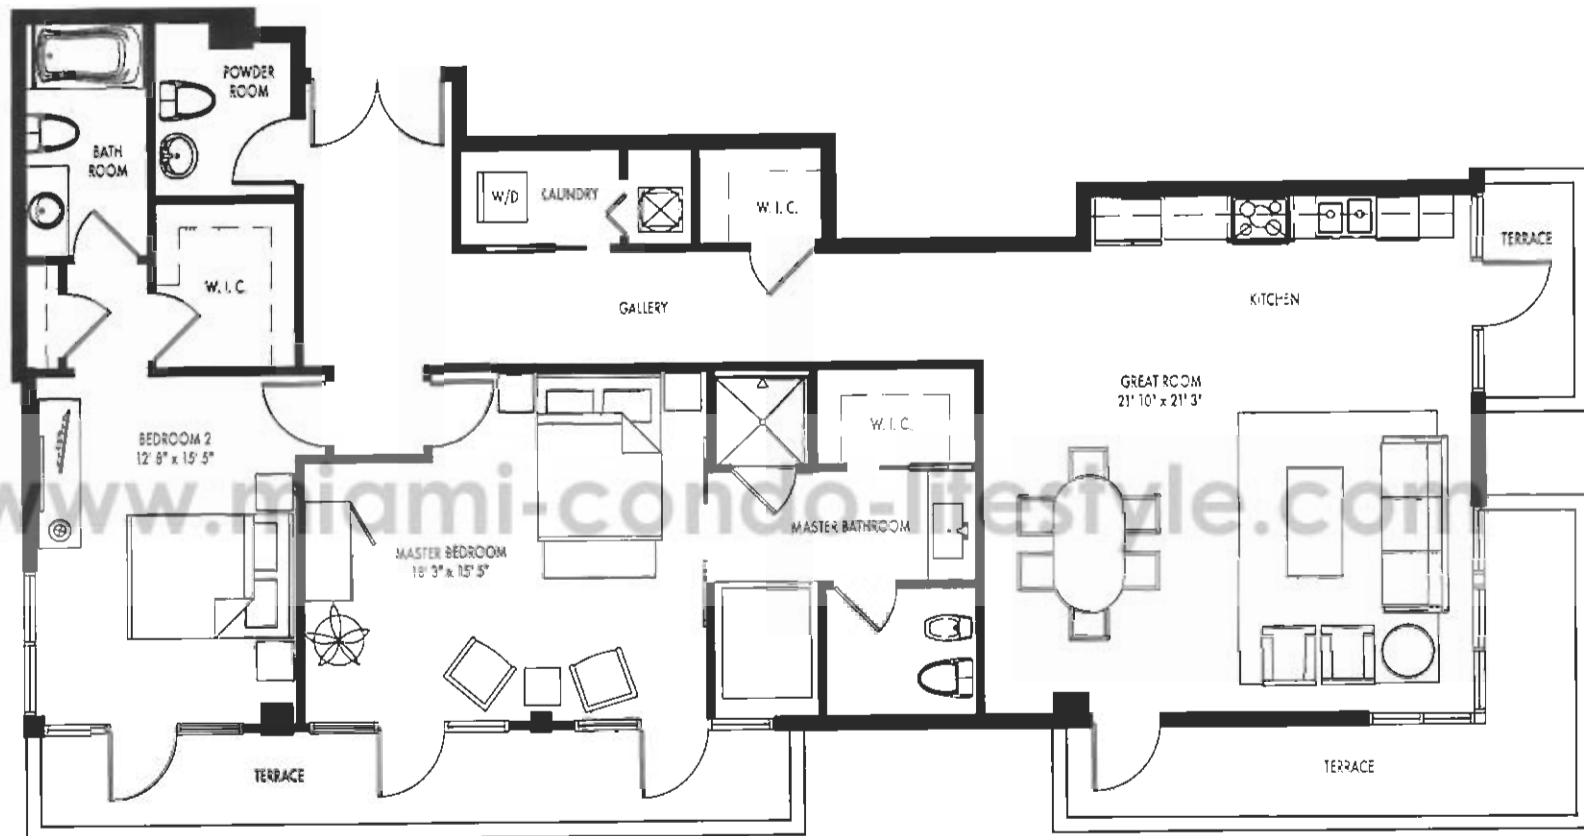

NORTH TOWER - UNIT G

C A R I B B E A N

2 BEDROOM / 2.5 BATHS

TOTAL 1,748 sq.ft.

CHRISTA

BLUEROCK
REAL ESTATE

MAJESTIC
PROPERTIES

Views, Features and Specifications subject to change without notice. The developer makes no representations or warranties regarding the actual square footage of the units contained in this brochure and no party may rely upon the same in determining whether to purchase a unit and the purchase price of the unit. The survey of the actual units and provisions of the declaration of condominium shall control in determining the boundaries and actual dimensions of units.