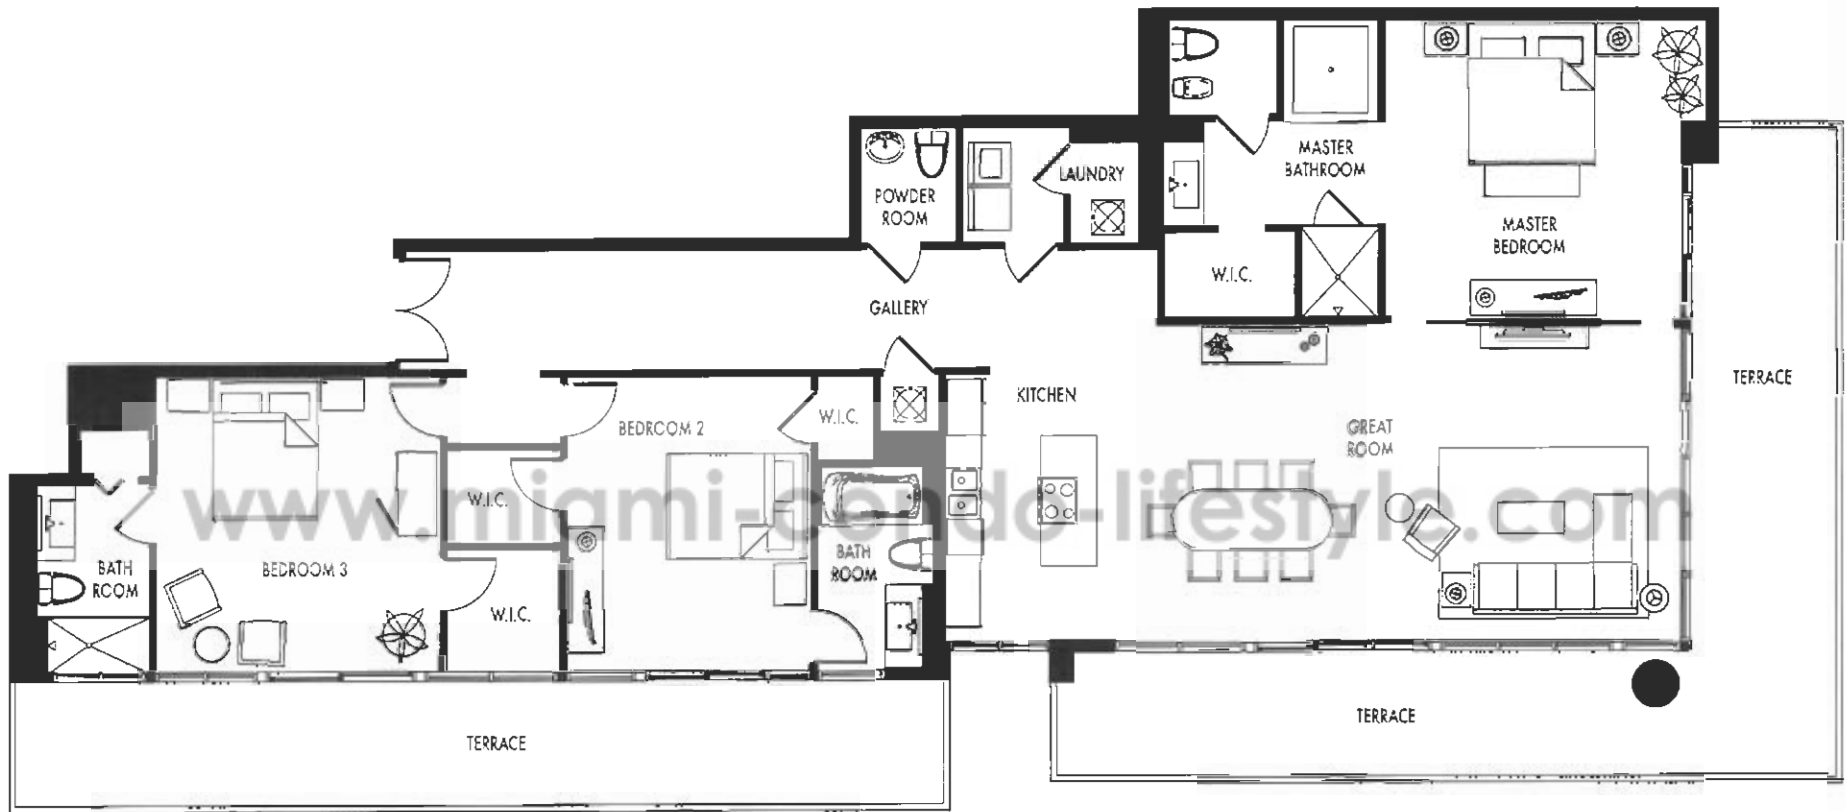

SOUTH TOWER - UNIT A

3 BEDROOM / 3.5 BATH

TOTAL 2,322 sq.ft.