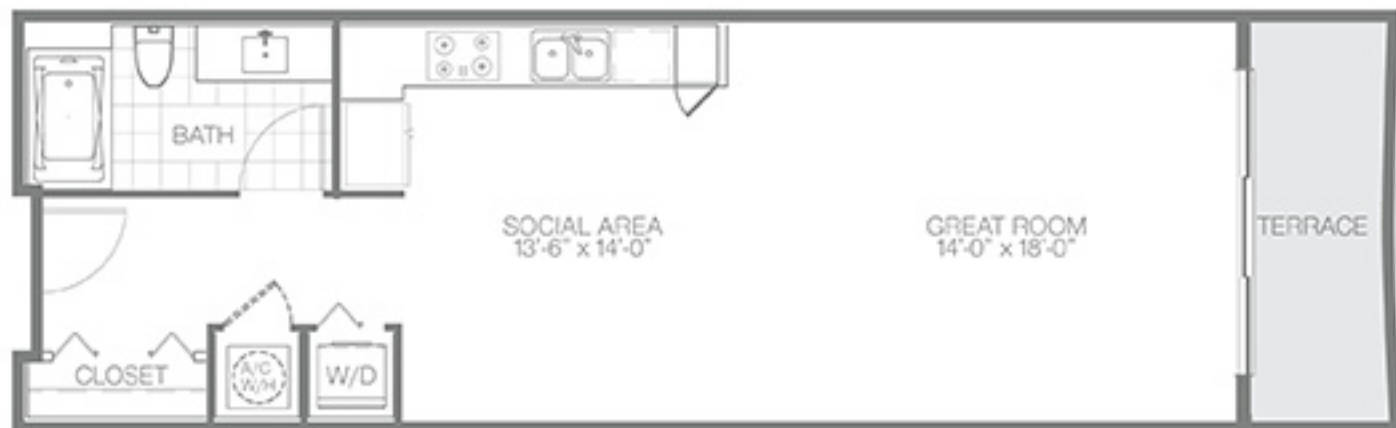

UNIT S

STUDIO

RESIDENCE	620 SF	57.59 M2
TERRACE	70 SF	6.51 M2
TOTAL	690 SF	64.10 M2

STUDIOS STARTING FROM THE LOW \$300'S