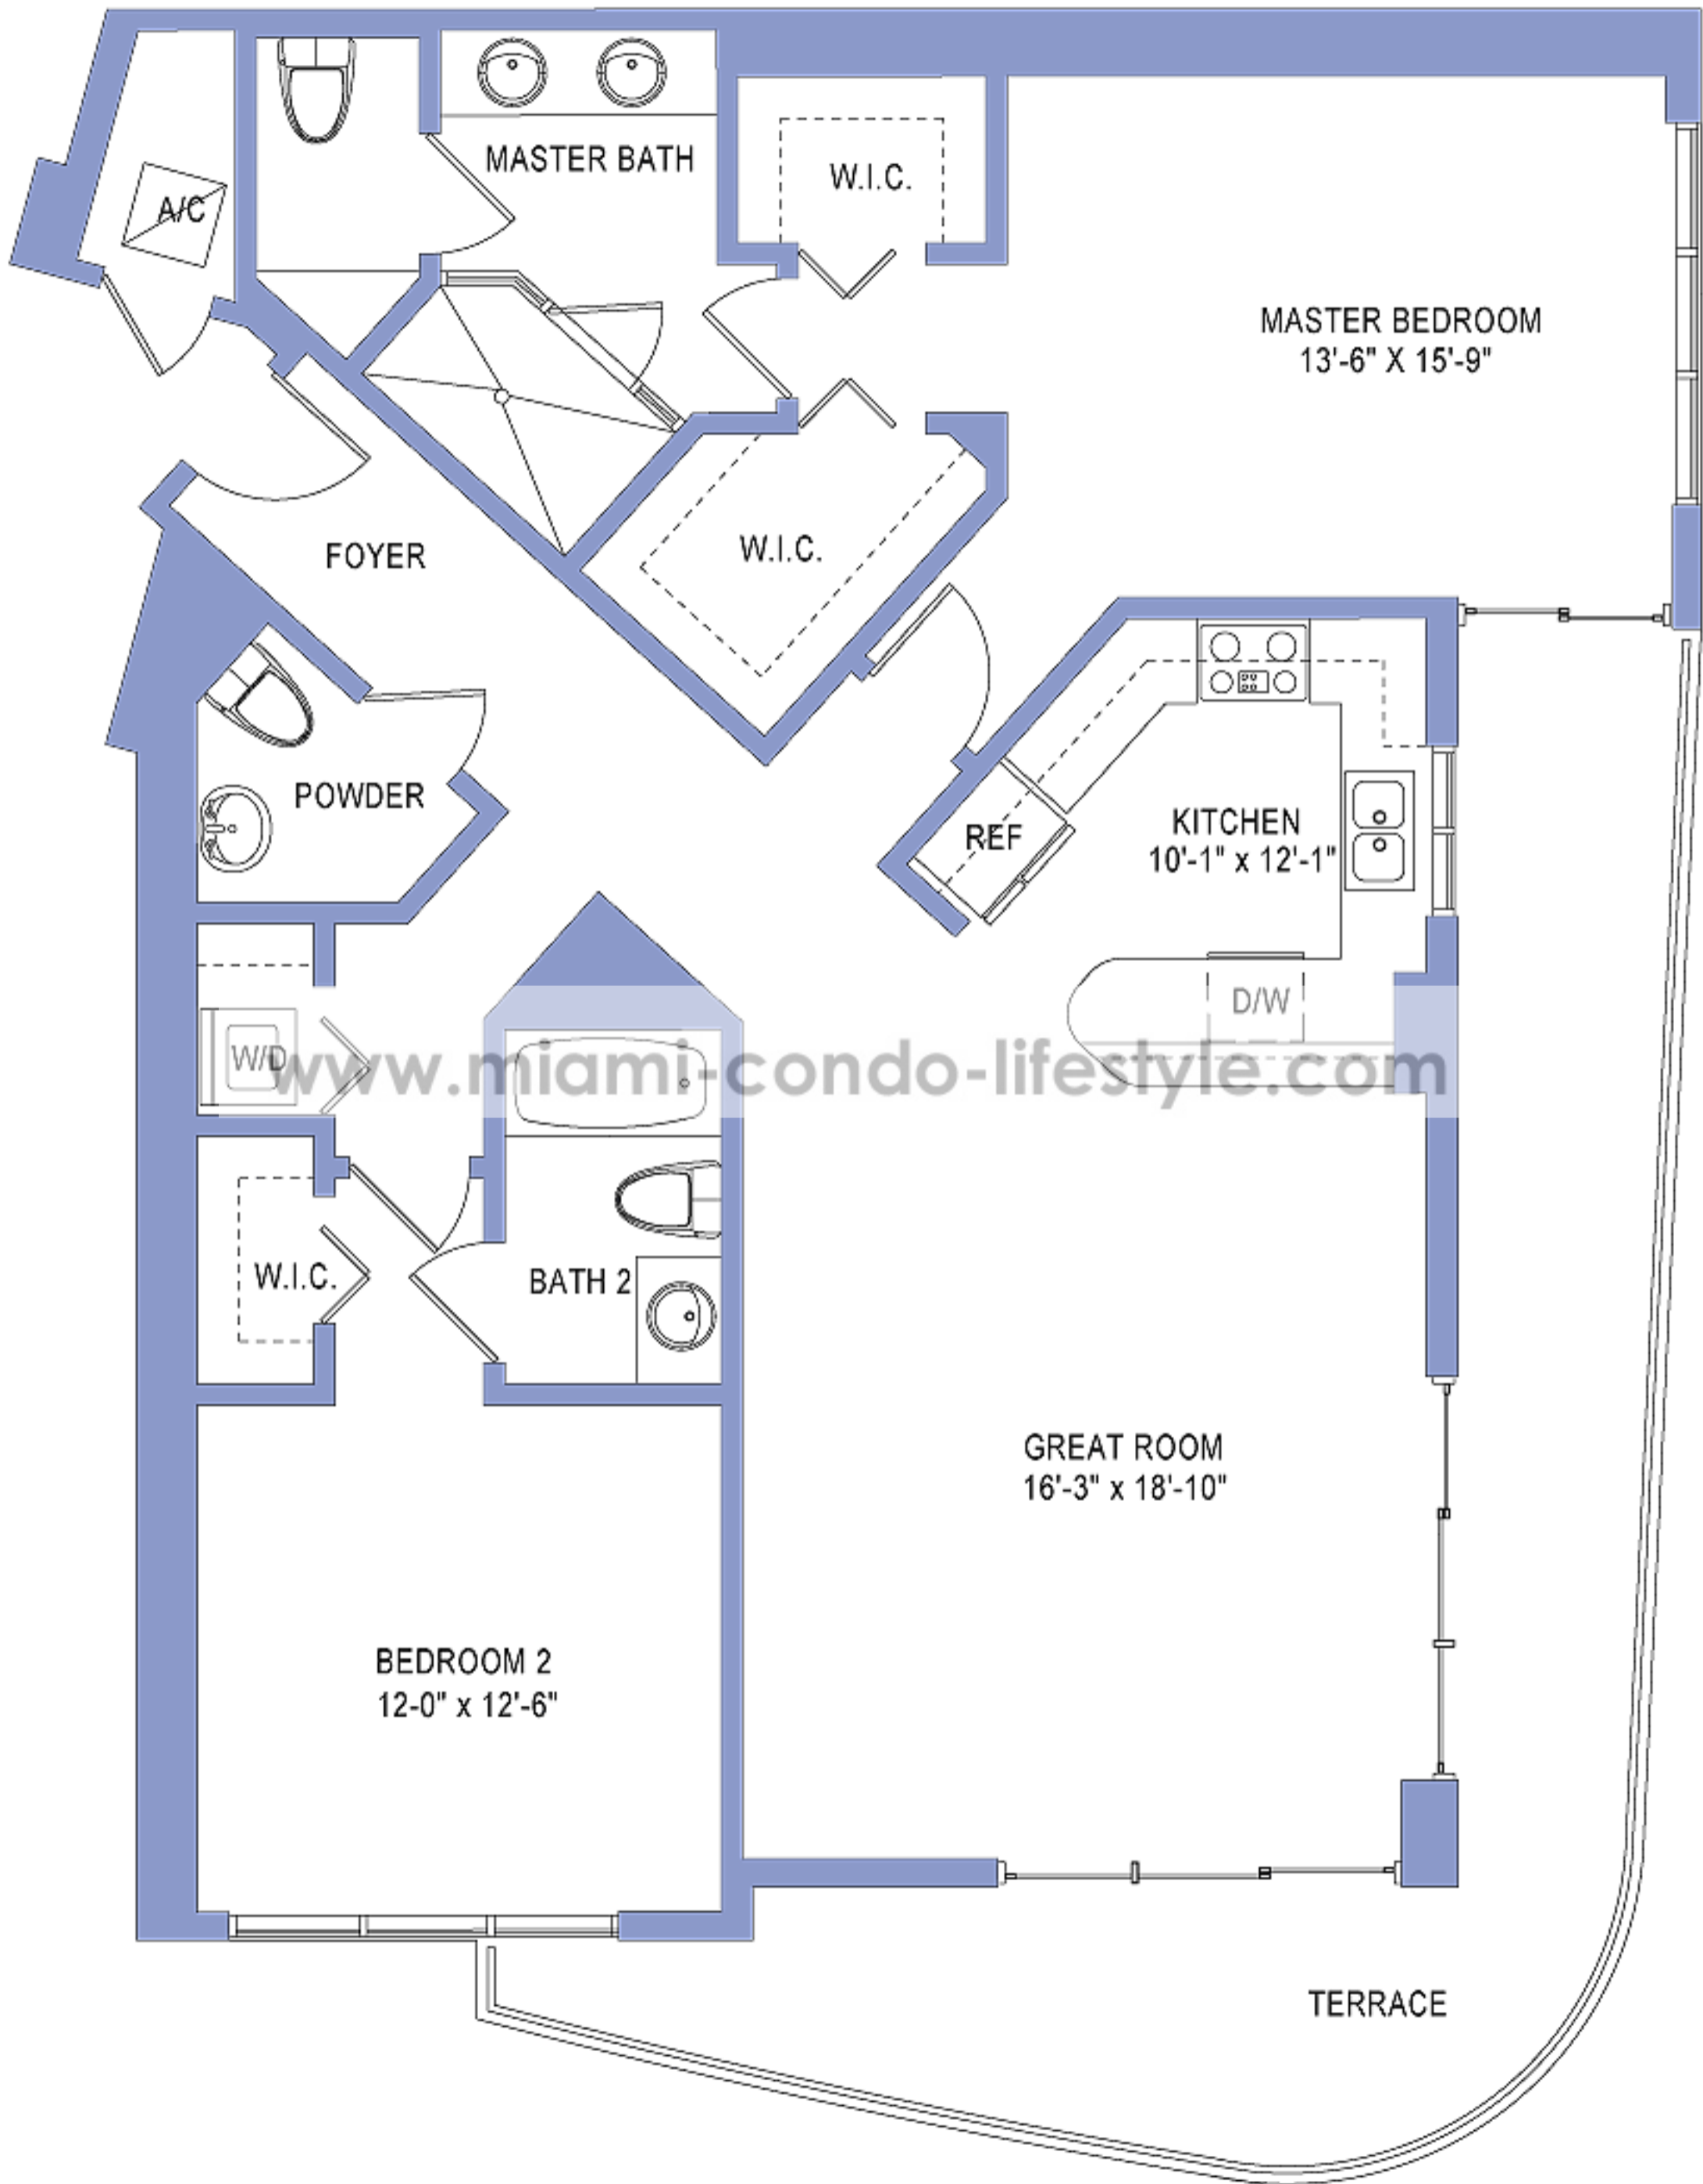

# UNIT "E"

MASTER BEDROOM  
13'-6" X 15'-9"

FOYER

POWDER

W/D

W.I.C.

BATH 2

BEDROOM 2  
12'-0" x 12'-6"

W.I.C.

MASTER BATH

W.I.C.

REF

KITCHEN  
10'-1" x 12'-1"

D/W

GREAT ROOM  
16'-3" x 18'-10"

TERRACE