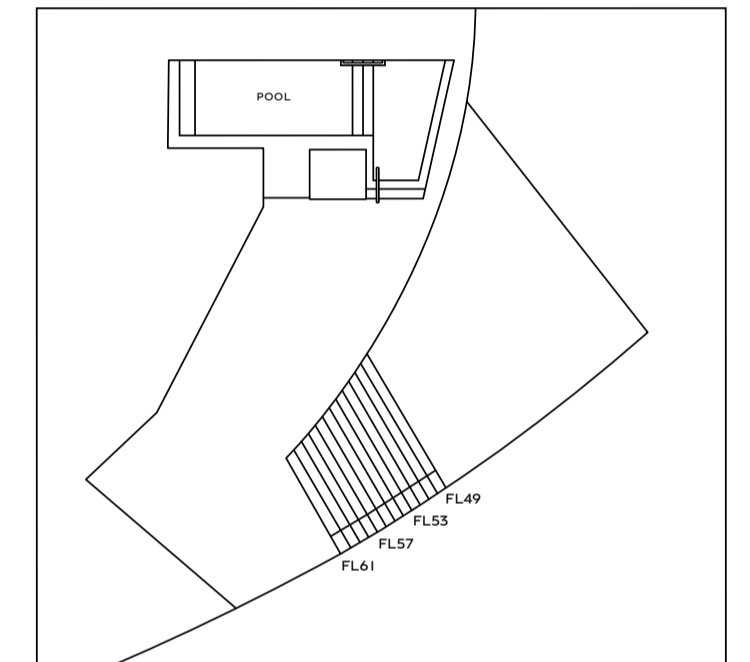

**BENTLEY**  
RESIDENCES

www.MiamiCondoLifestyle.com

**RESIDENCE AZURE**  
**3 BEDS | 3.5 BATHS**  
FLOORS 07, 61

INTERIOR	3,014 SQ. FT.	919 SQ. M.
BALCONY	1,132 SQ. FT.	345 SQ. M.
GARAGE	1,552 SQ. FT.	473 SQ. M.
<b>TOTAL</b>	<b>5,698 SQ. FT.</b>	<b>1,737 SQ. M.</b>

TERRACE AREA VARIES BY FLOOR