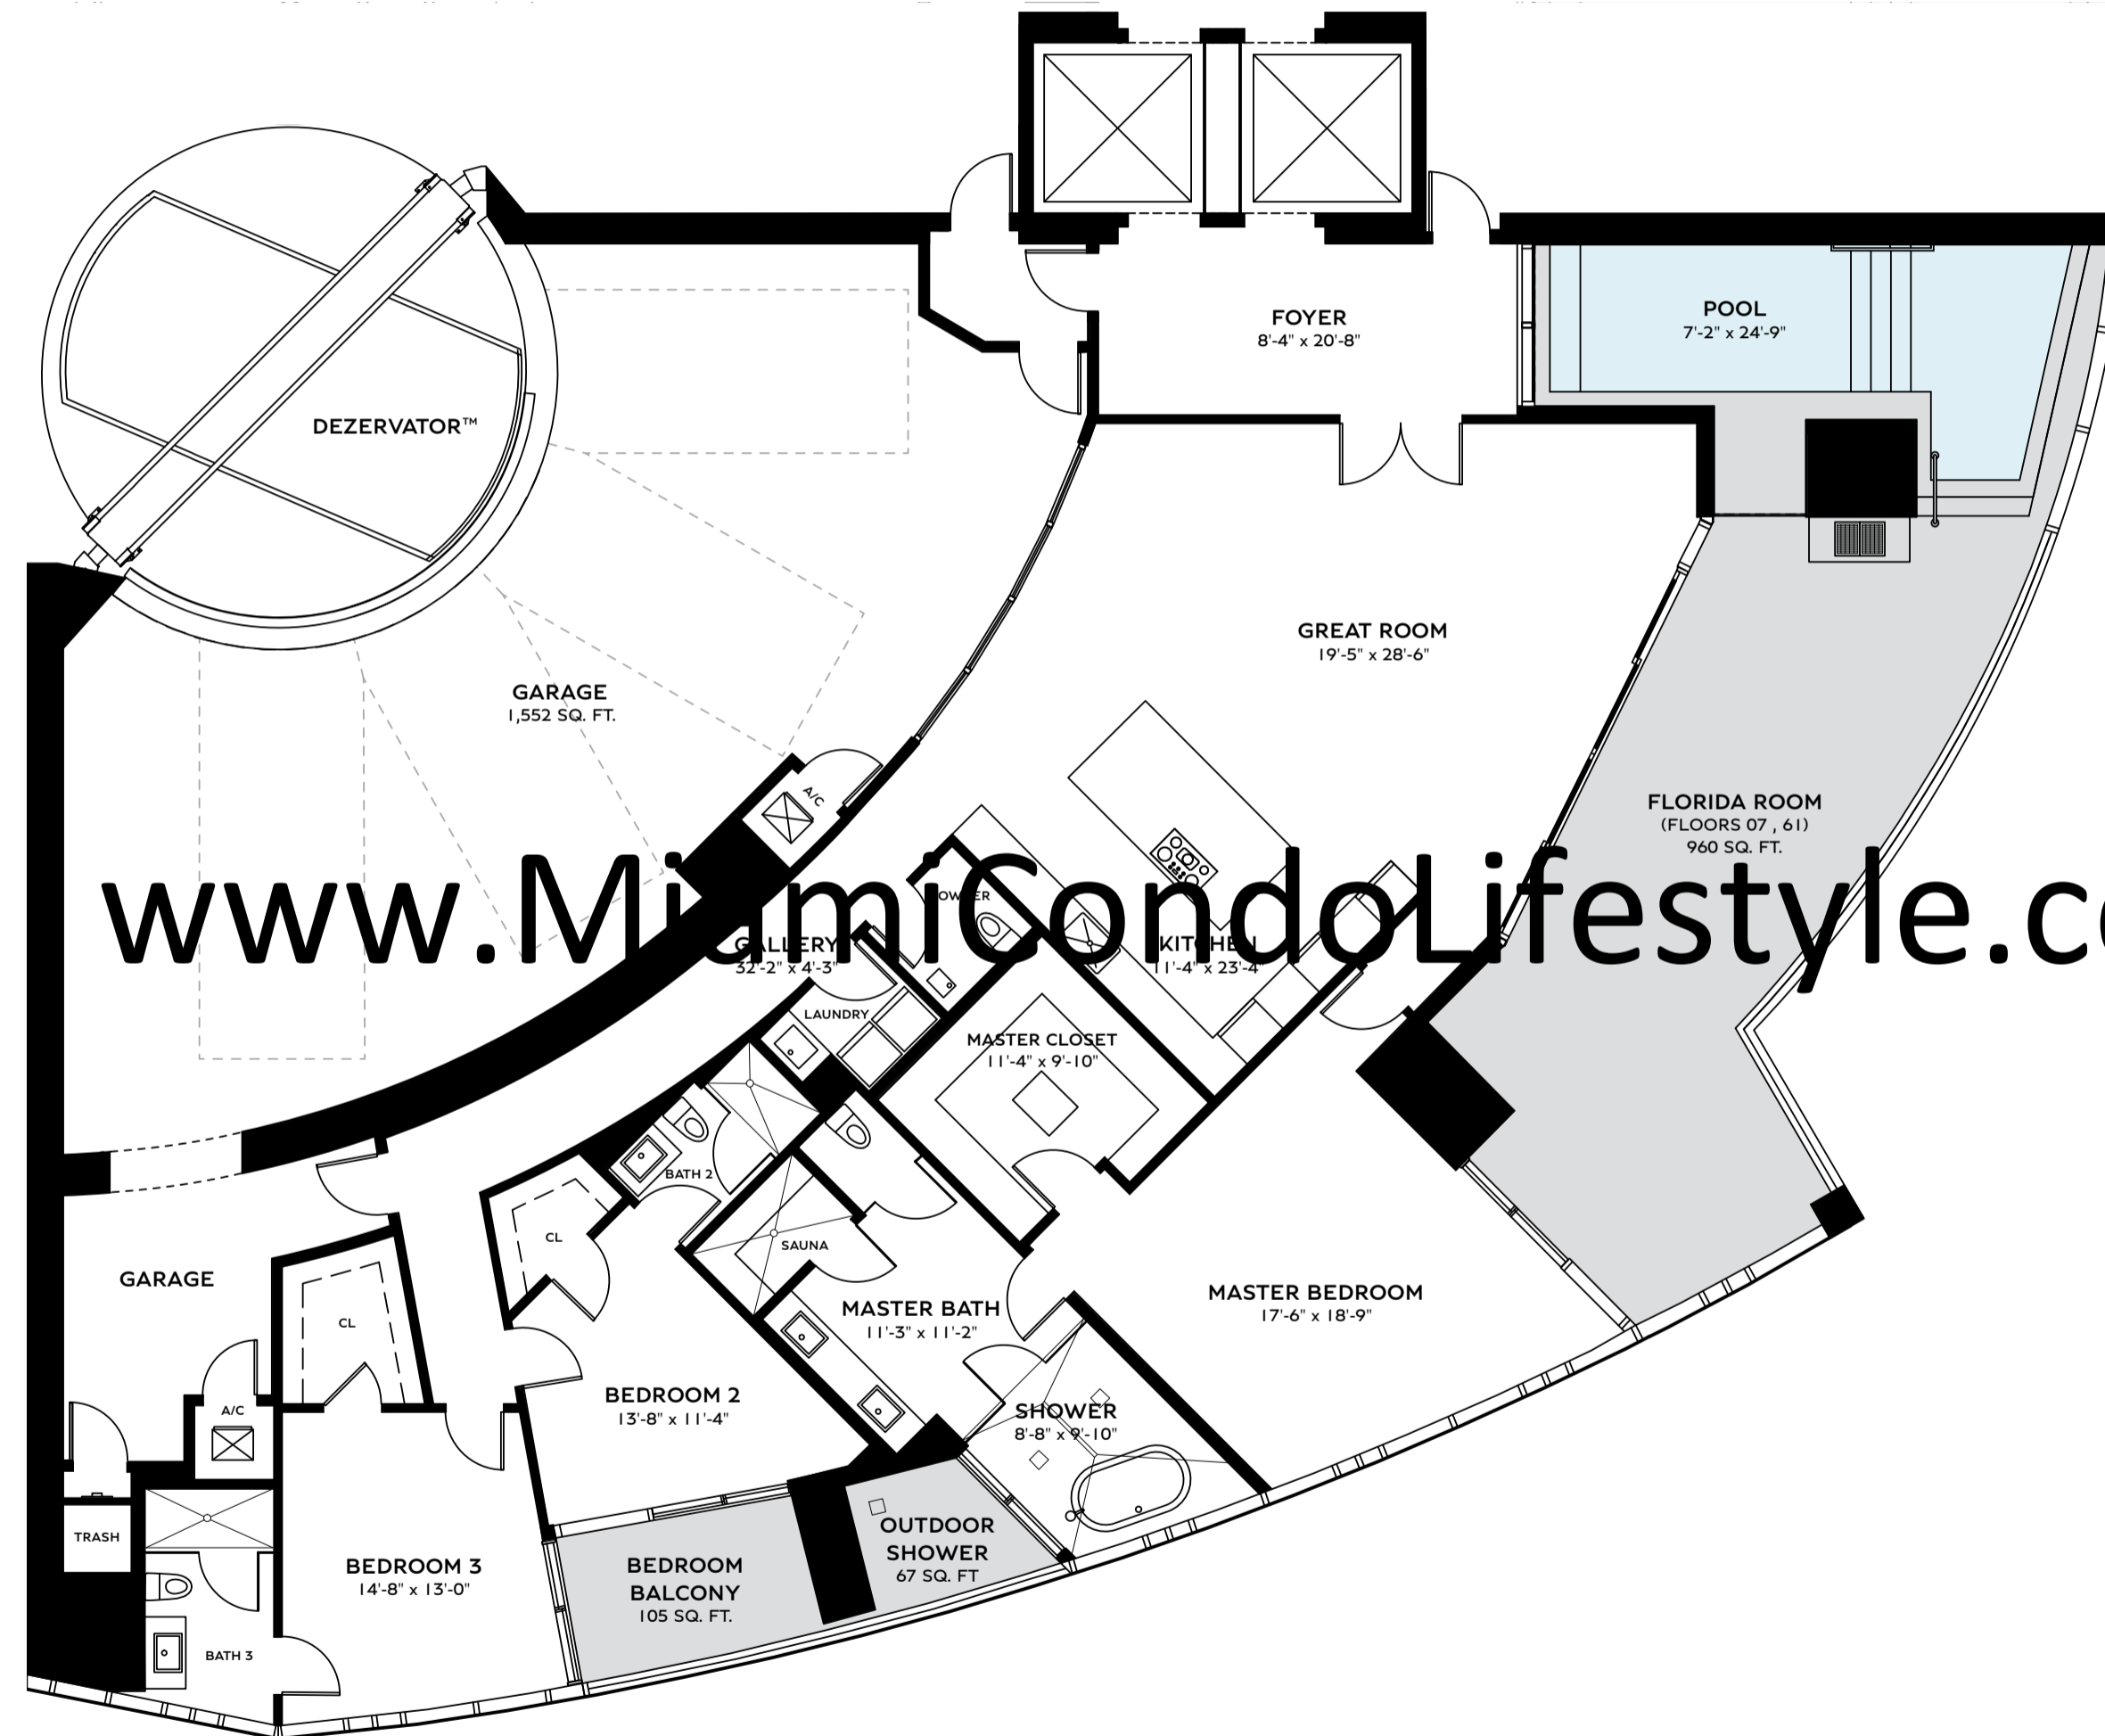

**BENTLEY**  
RESIDENCES

www.MiamiCondoLifestyle.com

**RESIDENCE AZURE**  
**3 BEDS | 3.5 BATHS**  
FLOORS 07, 61

INTERIOR	3,014 SQ. FT.	919 SQ. M.
BALCONY	1,132 SQ. FT.	345 SQ. M.
GARAGE	1,552 SQ. FT.	473 SQ. M.
<b>TOTAL</b>	<b>5,698 SQ. FT.</b>	<b>1,737 SQ. M.</b>

TERRACE AREA VARIES BY FLOOR