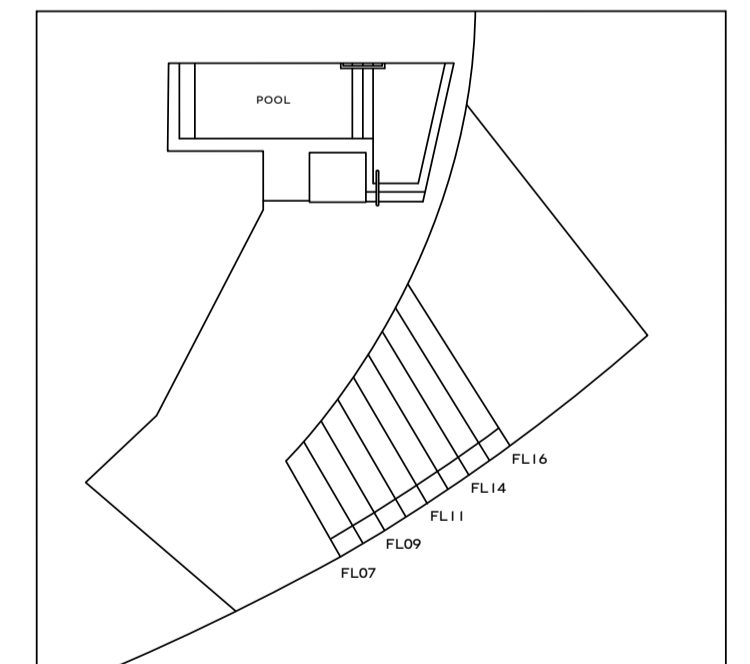

**BENTLEY**  
RESIDENCES

www.MiamiCondoLifestyle.com

**RESIDENCE AZURE**  
**3 BEDS | 3.5 BATHS**  
FLOORS 07, 61

INTERIOR	3,014 SQ. FT.	919 SQ. M.
BALCONY	1,132 SQ. FT.	345 SQ. M.
GARAGE	1,552 SQ. FT.	473 SQ. M.
<b>TOTAL</b>	<b>5,698 SQ. FT.</b>	<b>1,737 SQ. M.</b>

TERRACE AREA VARIES BY FLOOR