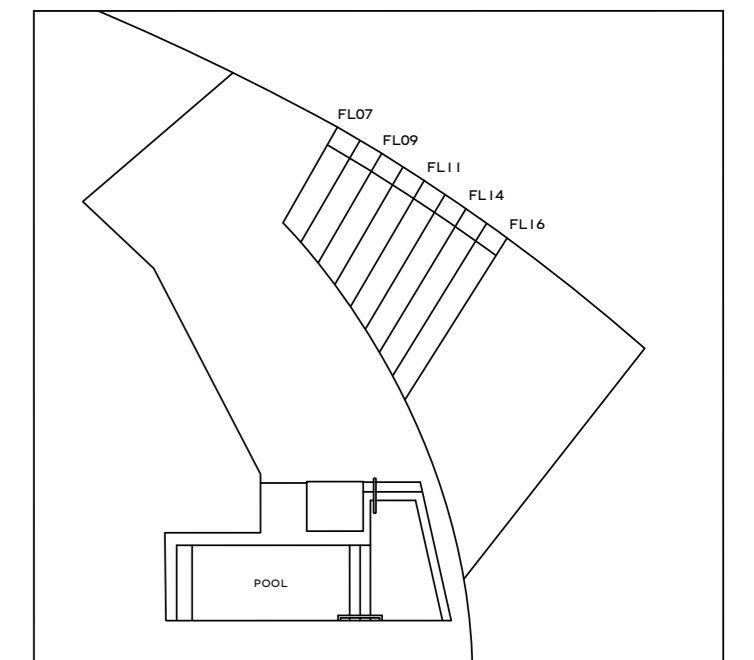

BENTLEY
RESIDENCES

www.MiamiCondoLifestyle.com

RESIDENCE ARRANGE
3 BEDS | 3.5 BATHS

FLOORS 07, 61

INTERIOR	3,014 SQ. FT.	919 SQ. M.
BALCONY	1,132 SQ. FT.	345 SQ. M.
GARAGE	1,552 SQ. FT.	473 SQ. M.
TOTAL	5,698 SQ. FT.	1,737 SQ. M.

TERRACE AREA VARIES BY FLOOR