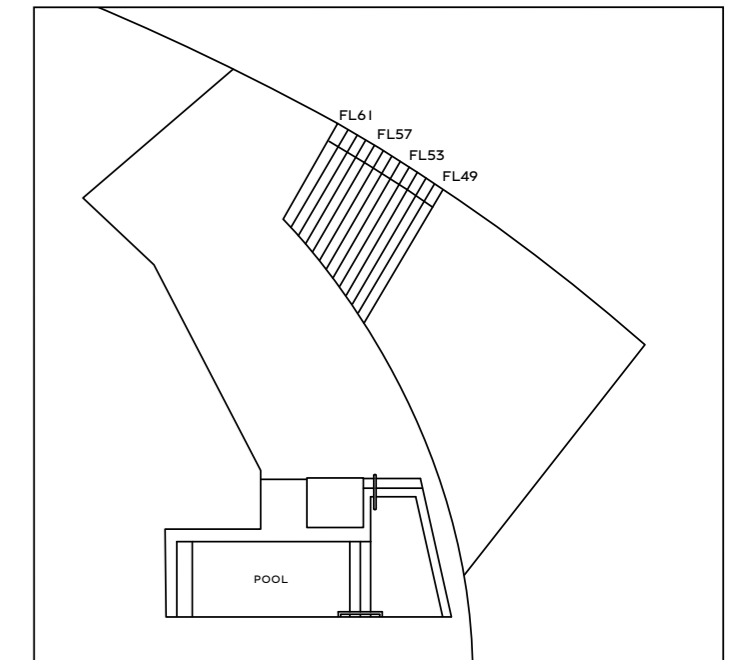

BENTLEY
RESIDENCES

www.MiamiCondoLifestyle.com

RESIDENCE ARRANGE
3 BEDS | 3.5 BATHS

FLOORS 07, 61

INTERIOR	3,014 SQ. FT.	919 SQ. M.
BALCONY	1,132 SQ. FT.	345 SQ. M.
GARAGE	1,552 SQ. FT.	473 SQ. M.
TOTAL	5,698 SQ. FT.	1,737 SQ. M.

TERRACE AREA VARIES BY FLOOR