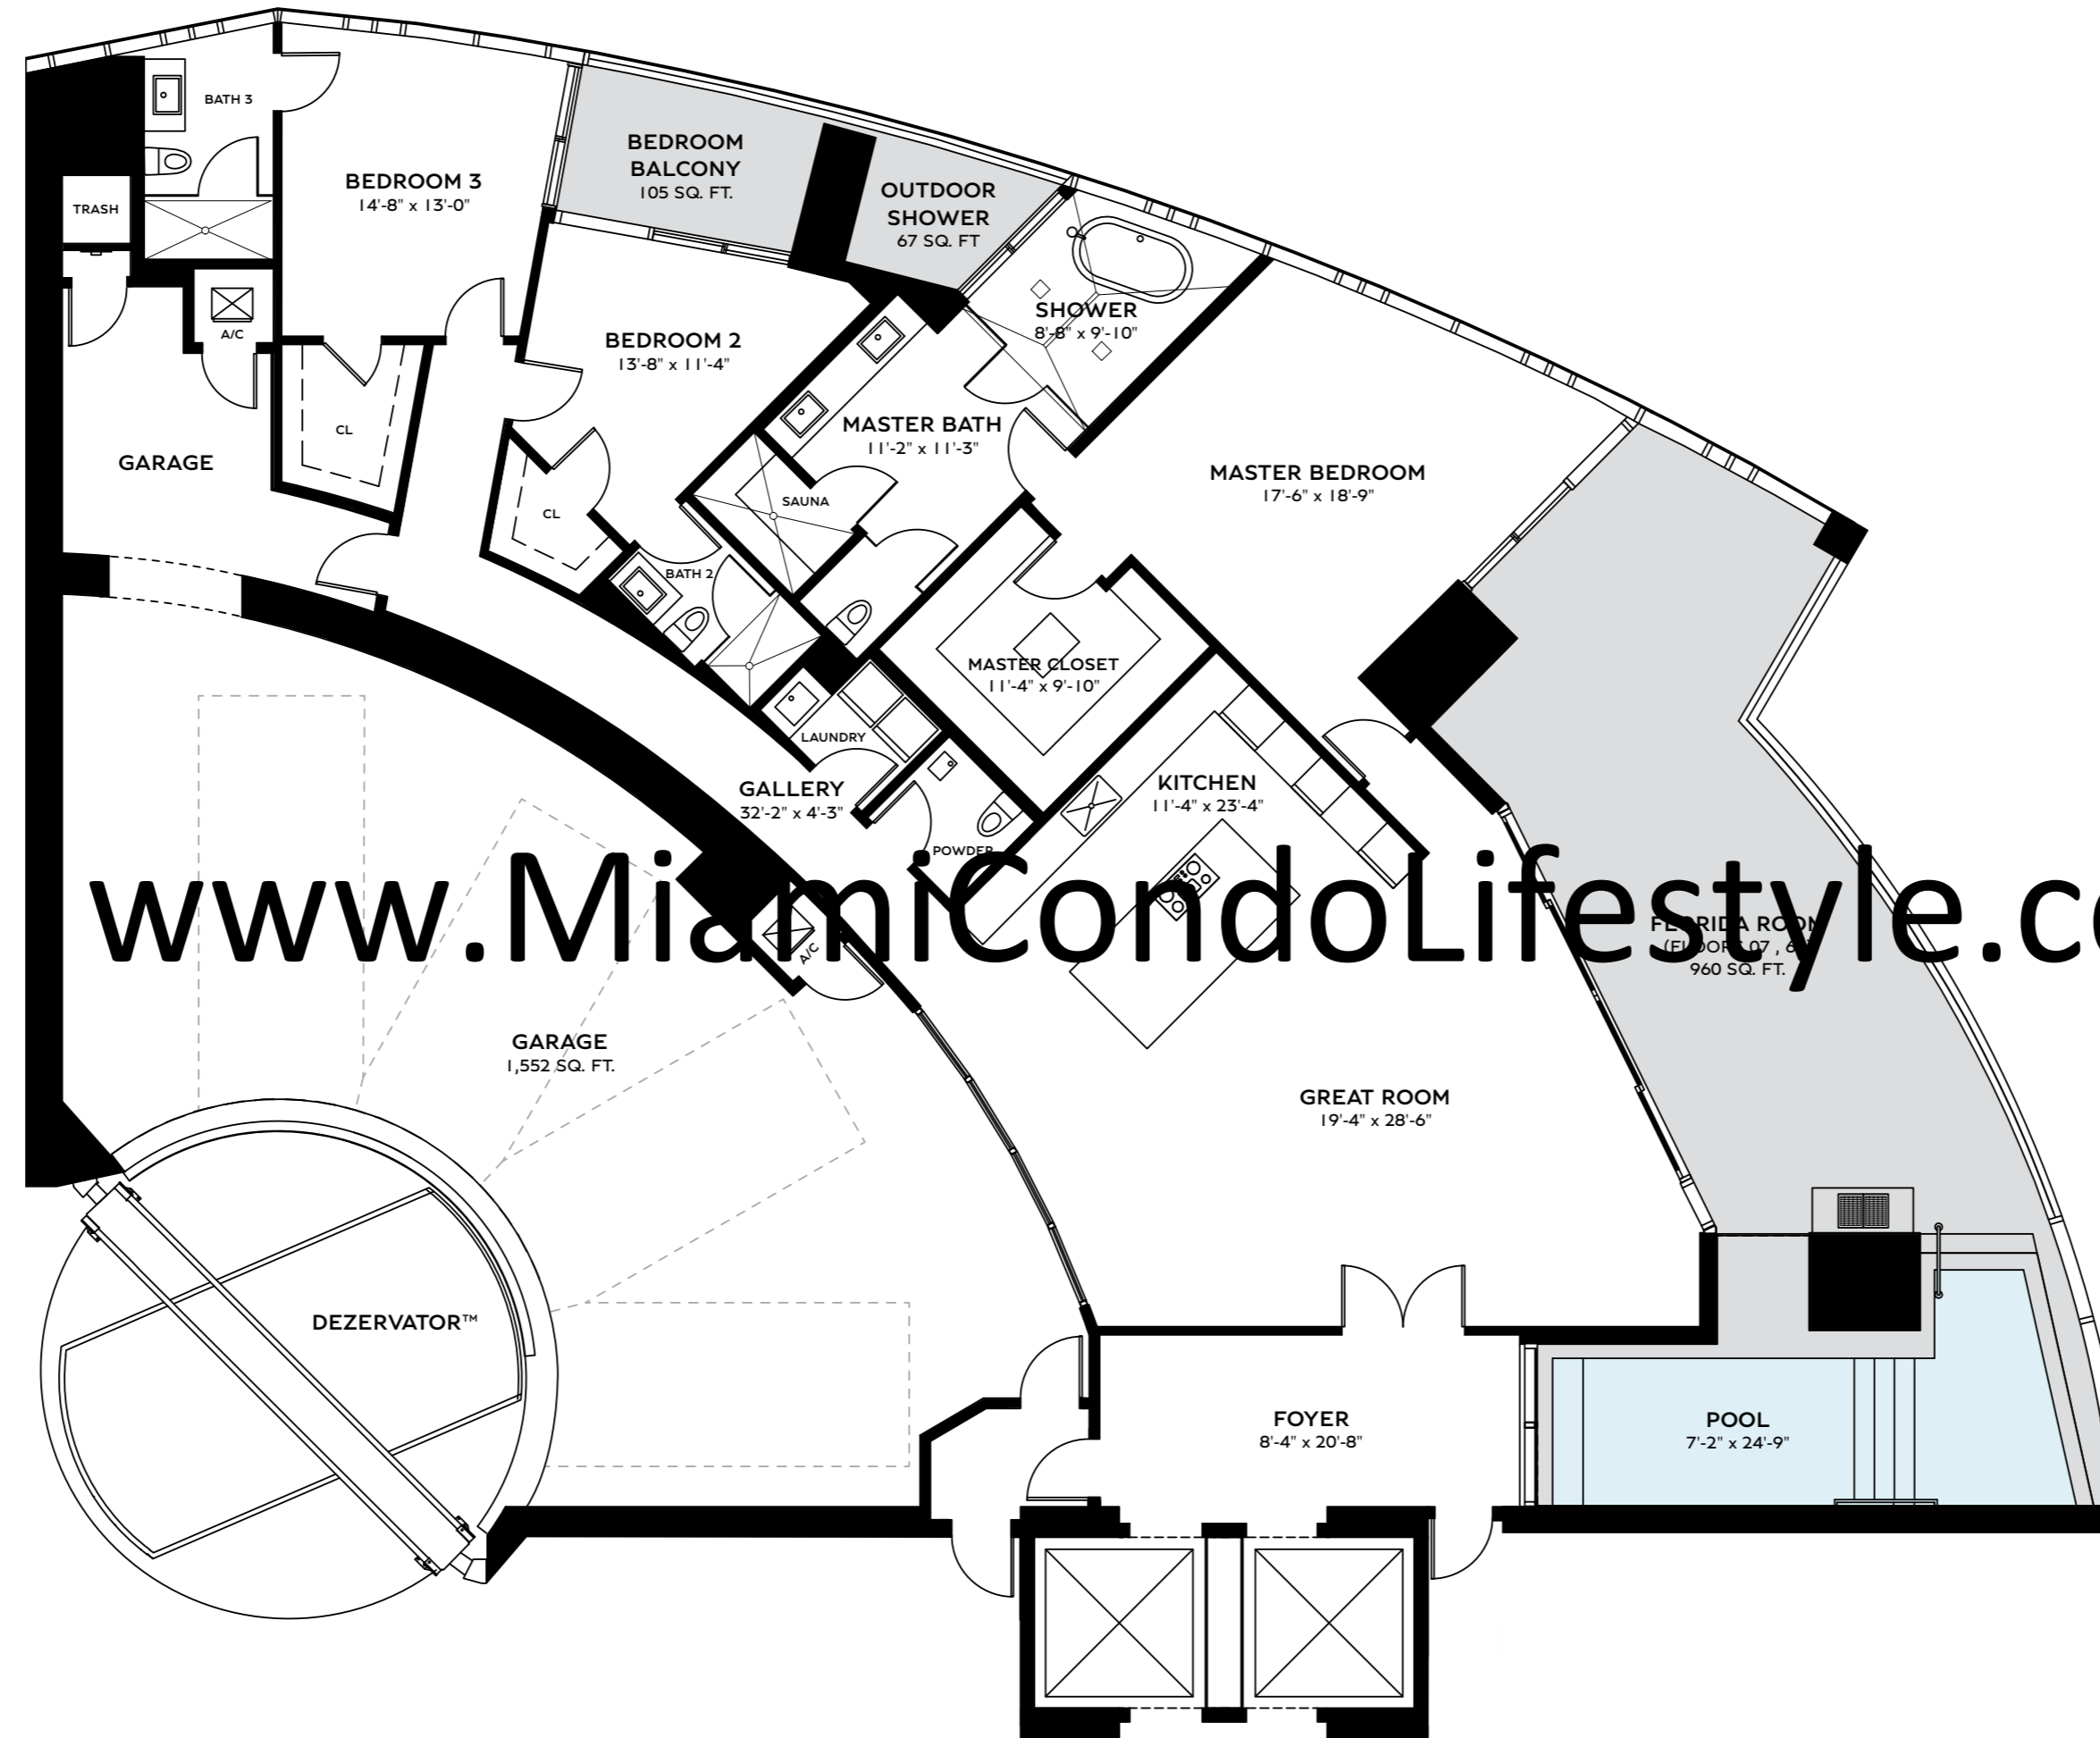

BENTLEY
RESIDENCES

www.MiamiCondoLifestyle.com

RESIDENCE ARRANGE
3 BEDS | 3.5 BATHS

FLOORS 07, 61

INTERIOR	3,014 SQ. FT.	919 SQ. M.
BALCONY	1,132 SQ. FT.	345 SQ. M.
GARAGE	1,552 SQ. FT.	473 SQ. M.
TOTAL	5,698 SQ. FT.	1,737 SQ. M.

TERRACE AREA VARIES BY FLOOR