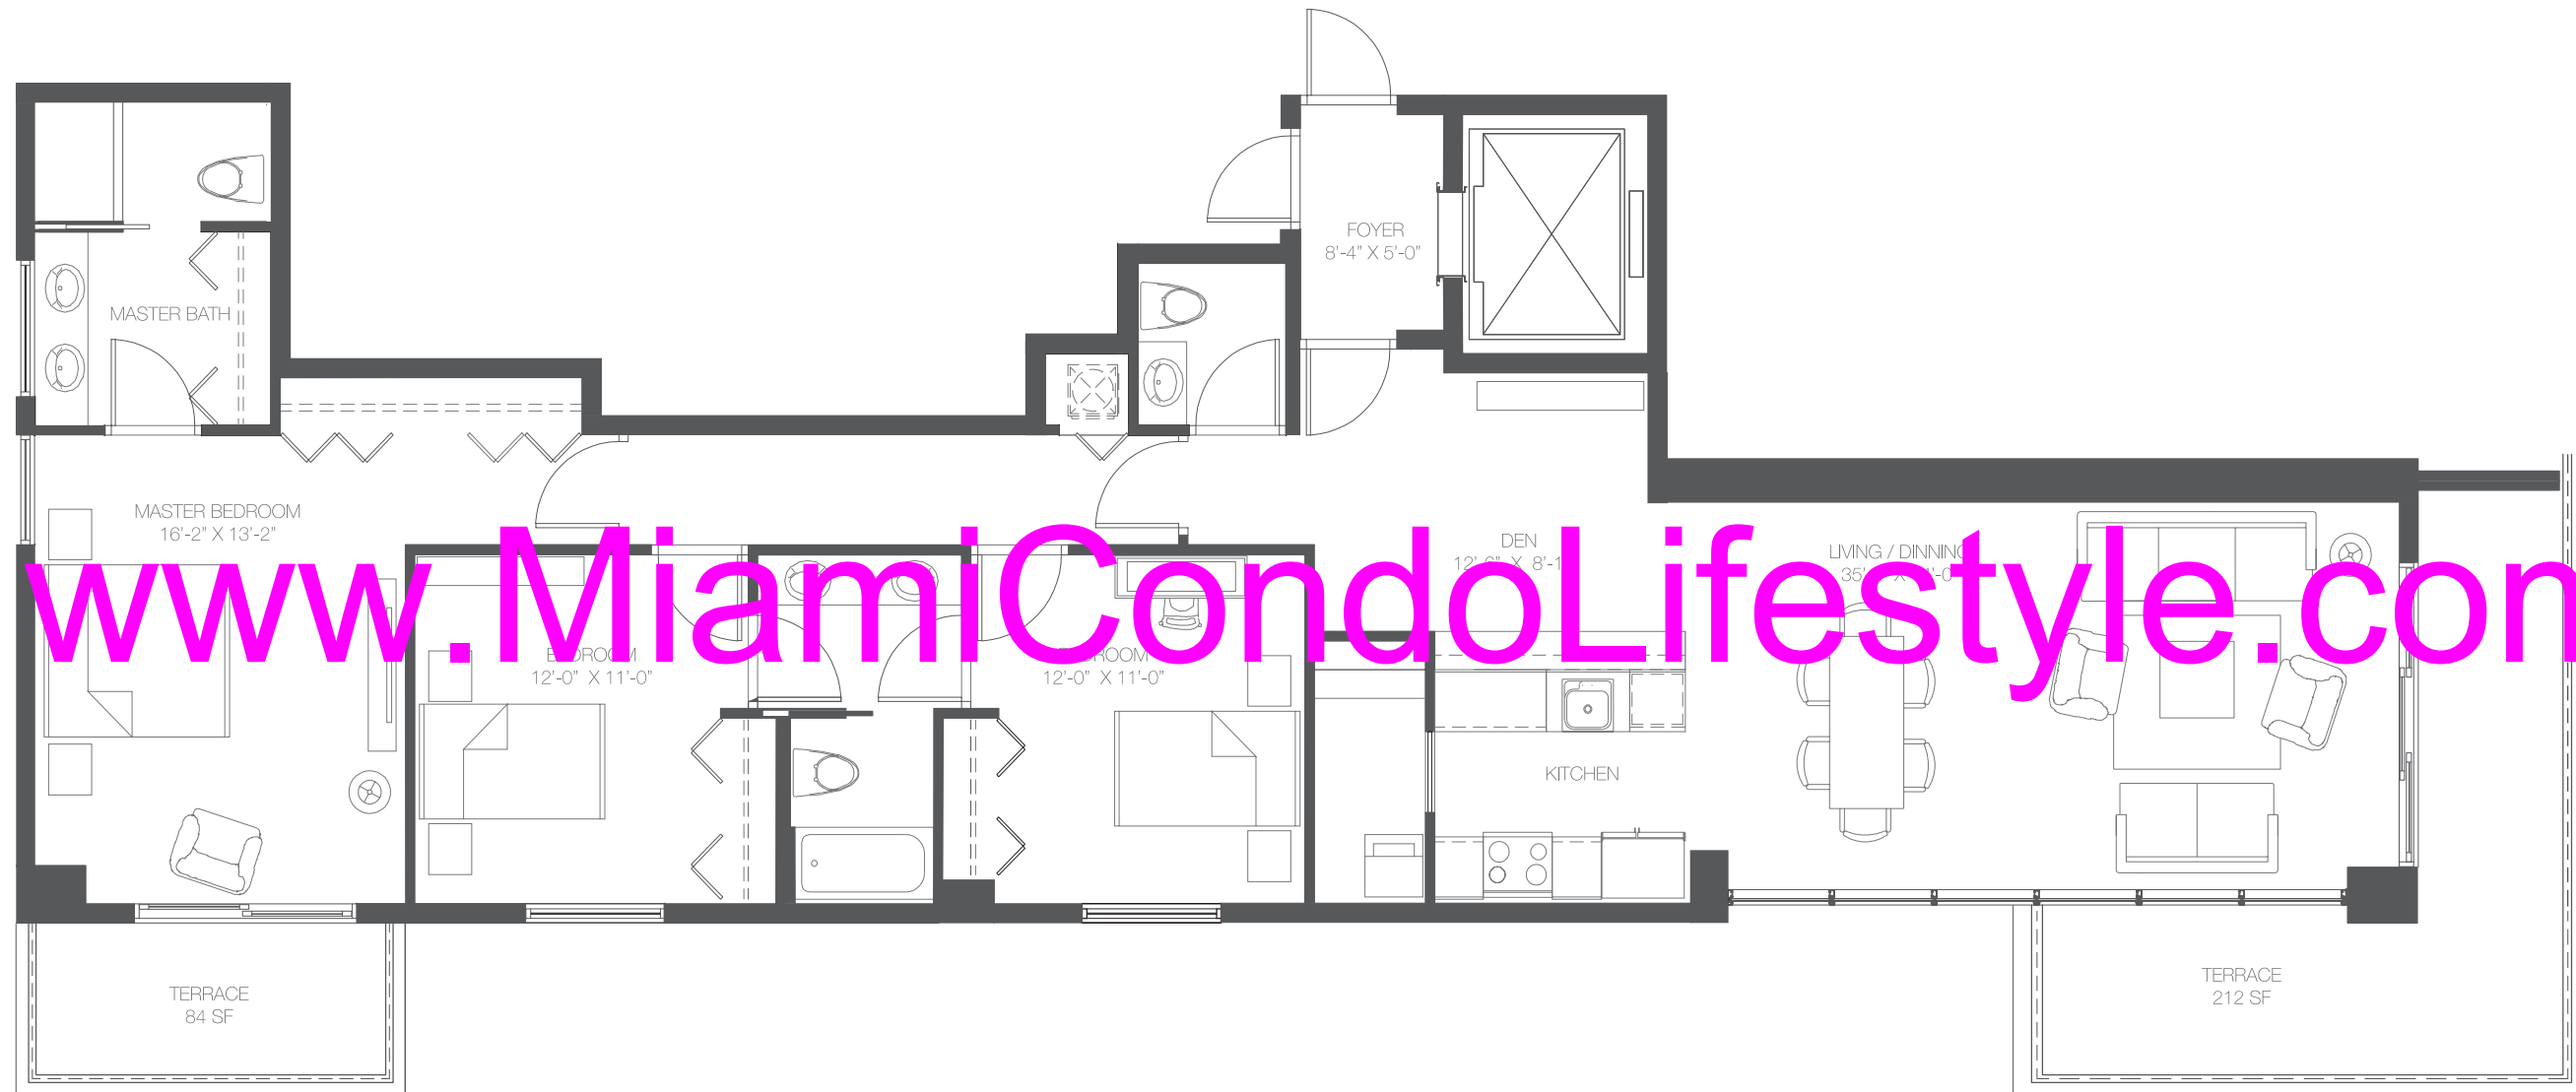

BAY HOUSE

MIAMI RESIDENCES

RESIDENCE /05

3 BEDROOMS + DEN
2 1/2 BATHROOMS

AC 1,677 SQ. FT. 155 SQ. MT.
TERRACE 296 SQ. FT. 28 SQ. MT.
TOTAL SQ. FT. 1973 SQ. FT. 183 SQ. MT.

All renderings are artist's conception. Stated dimensions are from the exterior boundaries of the exterior walls and the center of the line of the interior demising walls. All dimensions are approximate and all floor plans and development plans are approximate and subject to change. The above scenes are not a part of the Condominium, but are photos to the Greater Miami area.