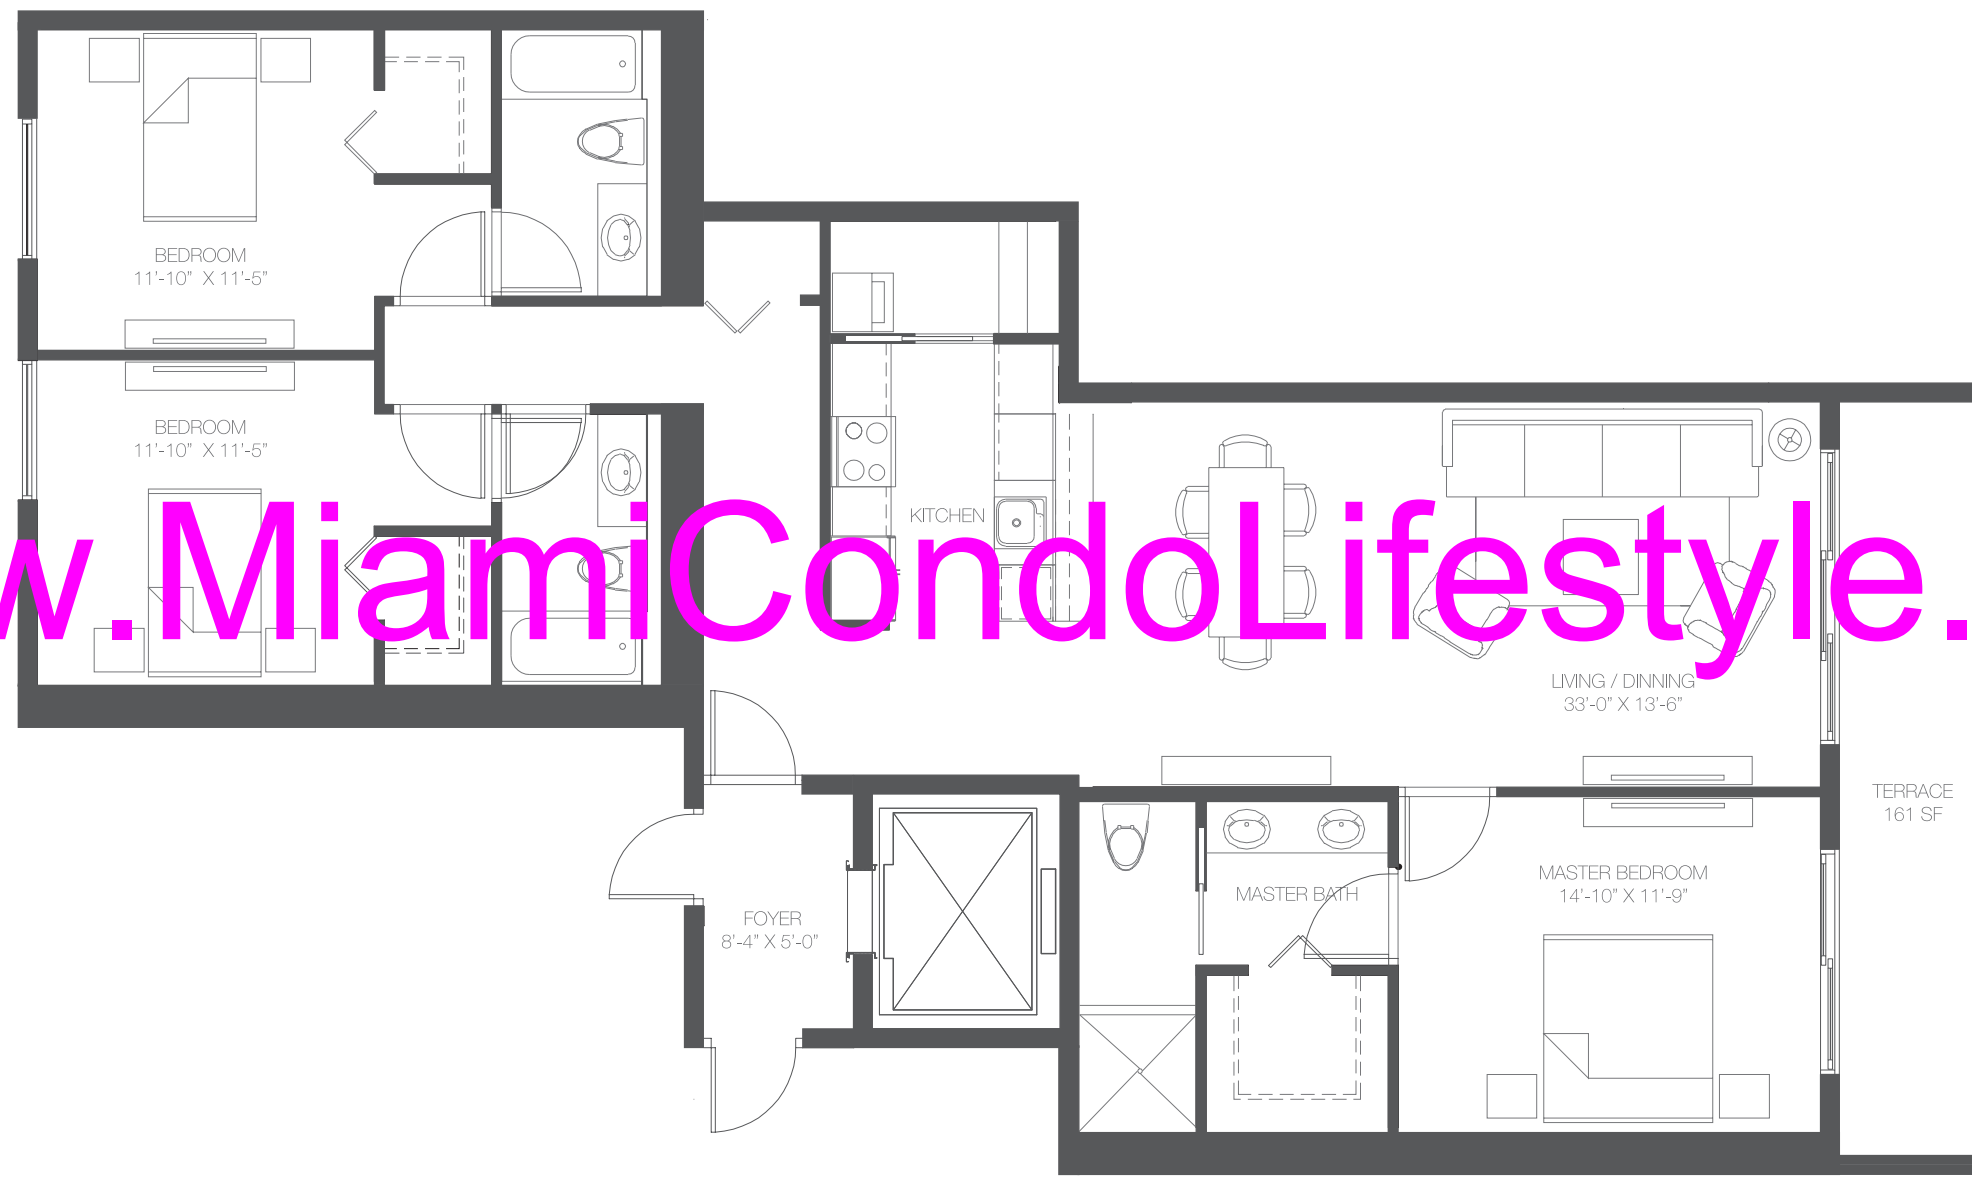

BAY HOUSE

MIAMI RESIDENCES

RESIDENCE /04

www.MiamiCondoLifestyle.com

3 BEDROOMS
3 BATHROOMS

AC	1,601 SQ. FT. 148 SQ. MT.
TERRACE	161 SQ. FT. 15 SQ. MT.
TOTAL SQ. FT.	1762 SQ. FT. 163 SQ. MT.

All renderings are artist's conception. Stated dimensions are from the exterior boundaries of the exterior walls and the center of the line of the interior demising walls. All dimensions are approximate and all floor plans and development plans are approximate and subject to change. The above scenes are not a part of the Condominium, but are photos to the Greater Miami area.