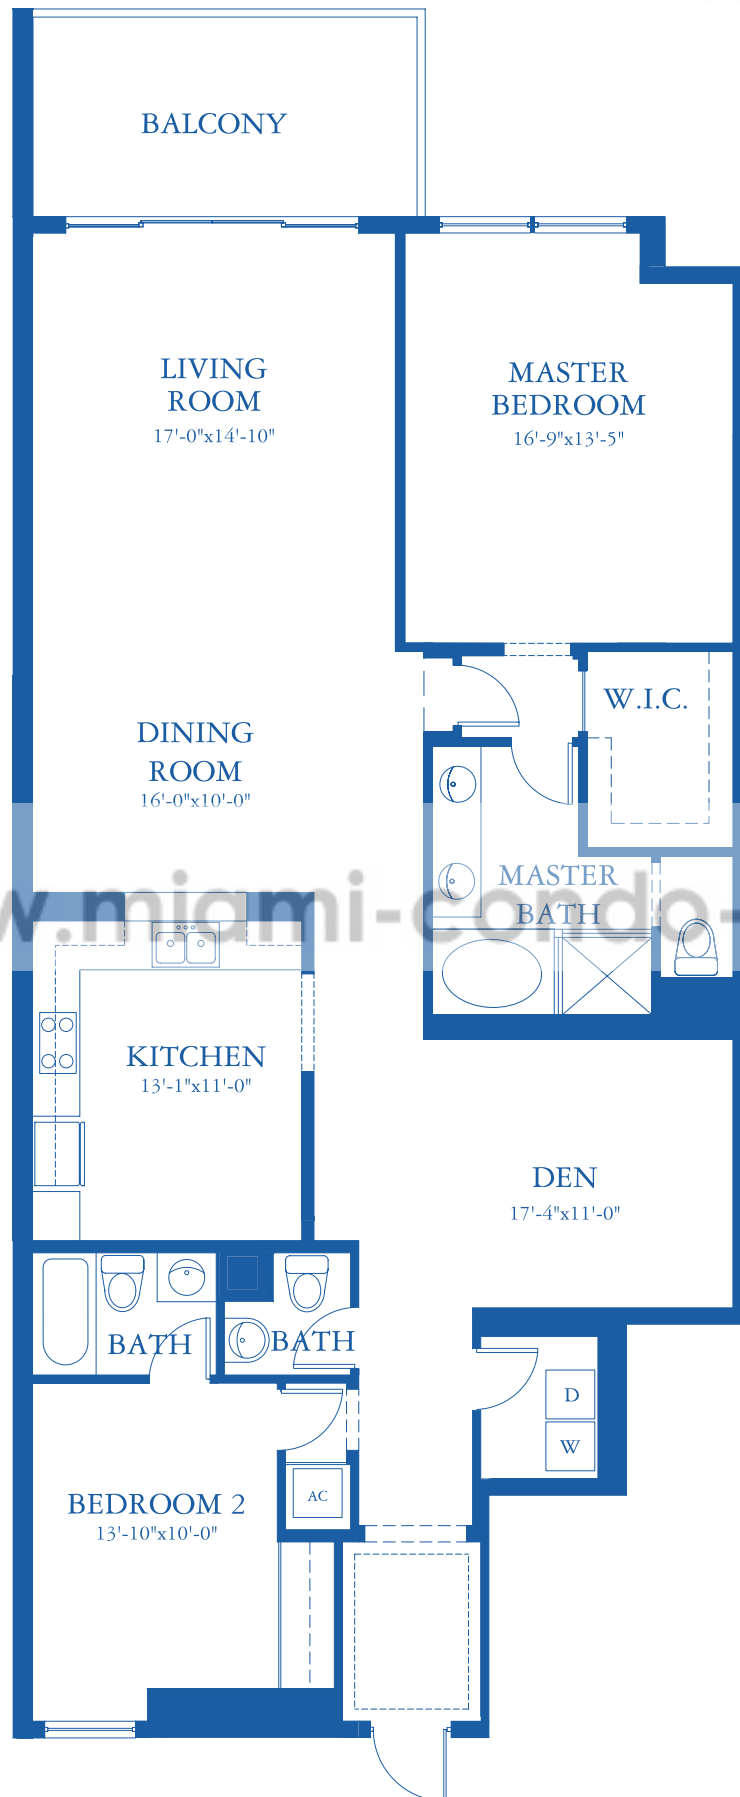

AVENTURA MARINA

530

Waterway Tower

2 Bedrooms, 2 1/2 Baths, Den

Residence Area:	1,694 sq. ft.	157.37 m ²
Balcony:	135 sq. ft.	12.54 m ²
Total:	1,829 sq. ft.	169.91 m ²

All dimensions are approximate. This floor plan is subject to change without notice.