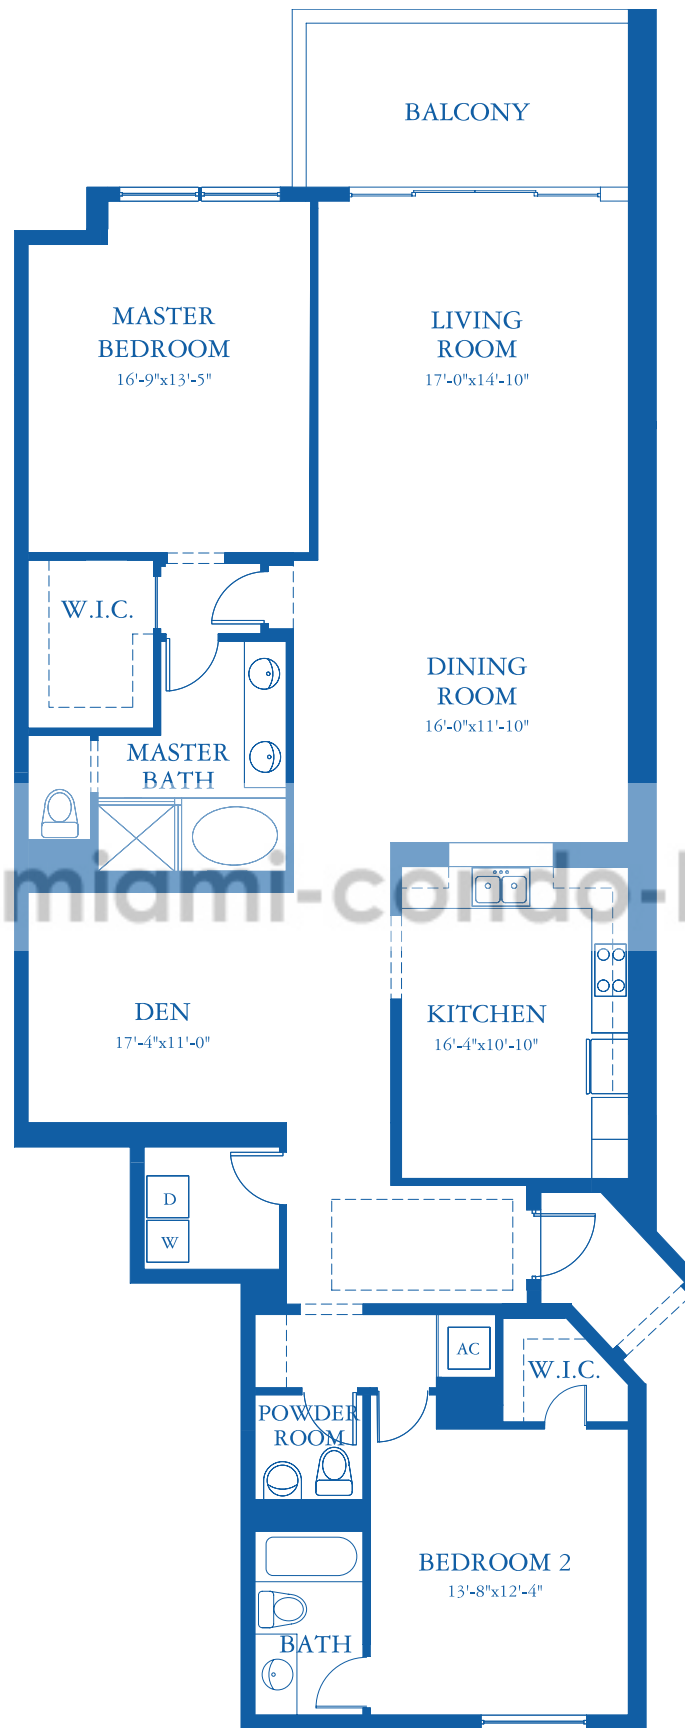

AVENTURA MARINA

www.miami-condo-lifestyle.com

520

Marina Tower

2 Bedrooms, 2 1/2 Baths, Den

Residence Area:	1,864 sq. ft.	173.17 m ²
Balcony:	135 sq. ft.	12.54 m ²
Total:	1,999 sq. ft.	185.71 m²

All dimensions are approximate. This floor plan is subject to change without notice.