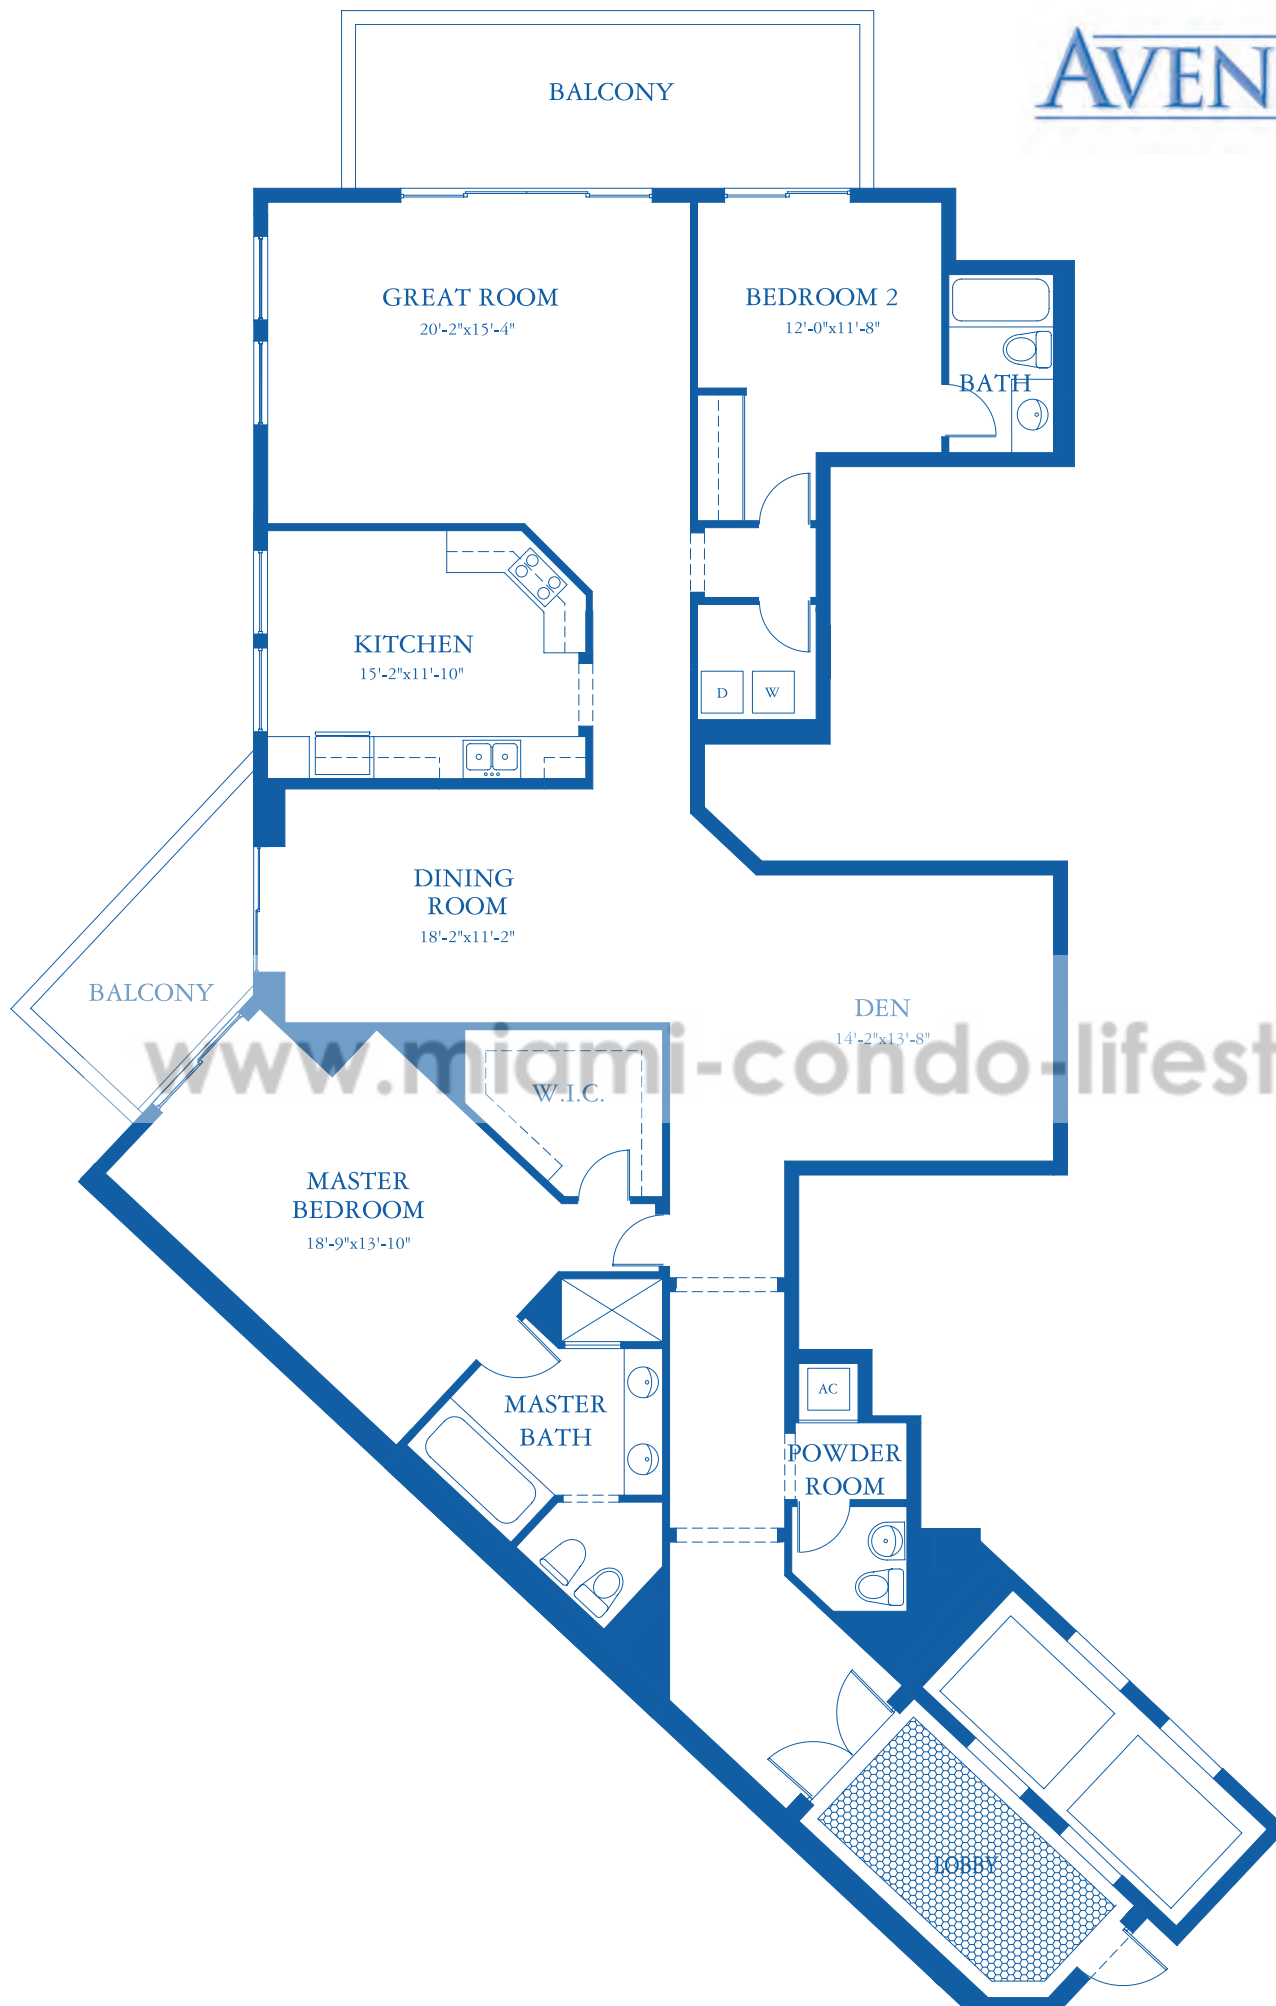

AVENTURA MARINA

640 Bay Tower

2 Bedrooms, 2 1/2 Baths, Den

Residence Area:	2,317 sq. ft.	215.25 m ²
Balcony:	316 sq. ft.	29.36 m ²
Total:	2,633 sq. ft.	244.61 m²

All dimensions are approximate. This floor plan is subject to change without notice.