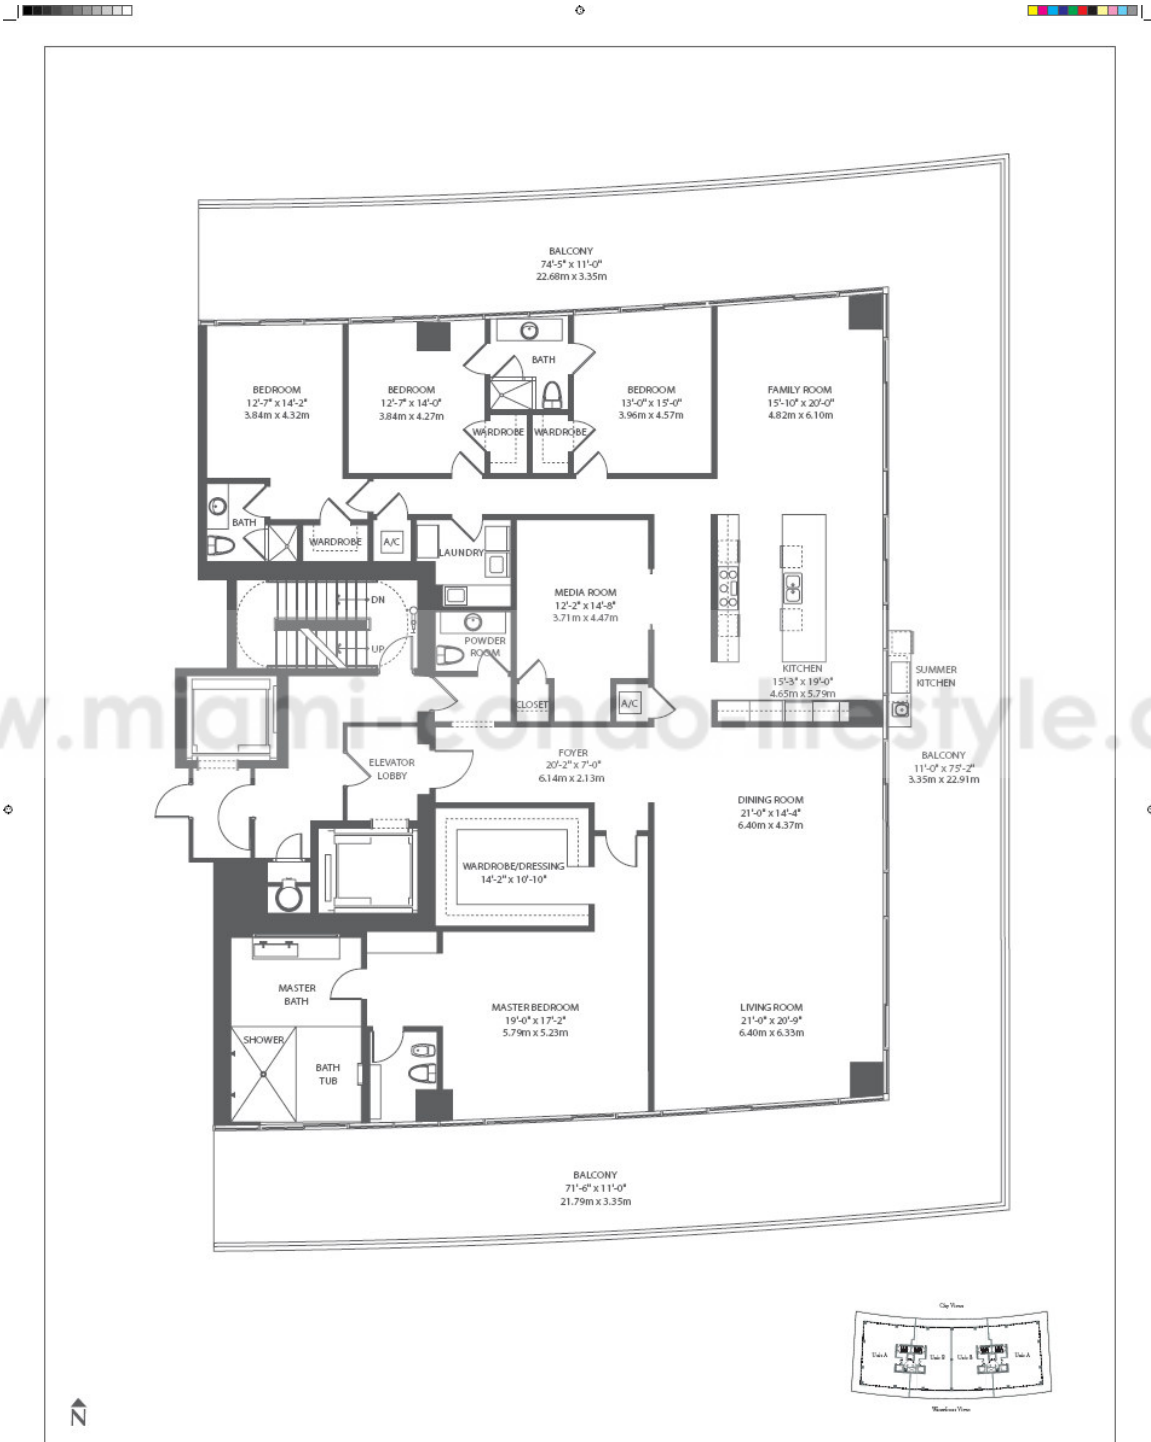

Apogee In SouthBeach

Floor Plans

Residence A:

RESIDENCE A

INTERIOR	4,154 sq. ft.	386 m ²
EXTERIOR	2,441 sq. ft.	227 m ²
TOTAL	6,595 sq. ft.	613 m²

Residence B: