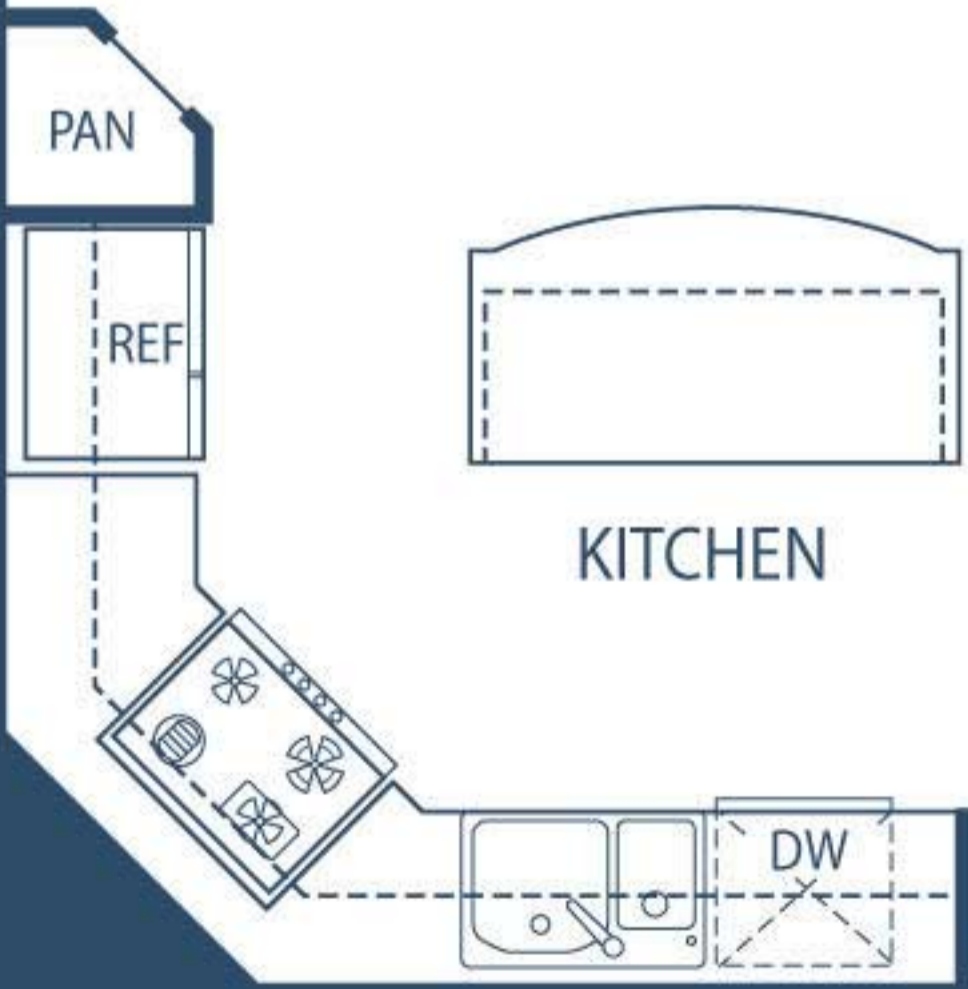

LIVING ROOM
13' 5" x 22' 0"

MASTER BEDROOM
12' 4" x 12' 2"

DINING ROOM

WALK-IN
CLOSET

W/D

AC

PAN

REF

KITCHEN

FOYER

PWDR.

MASTER BATH

ENTRY

Unit A-10

All dimensions are approximate and subject to change in accordance with the agreement for sale.