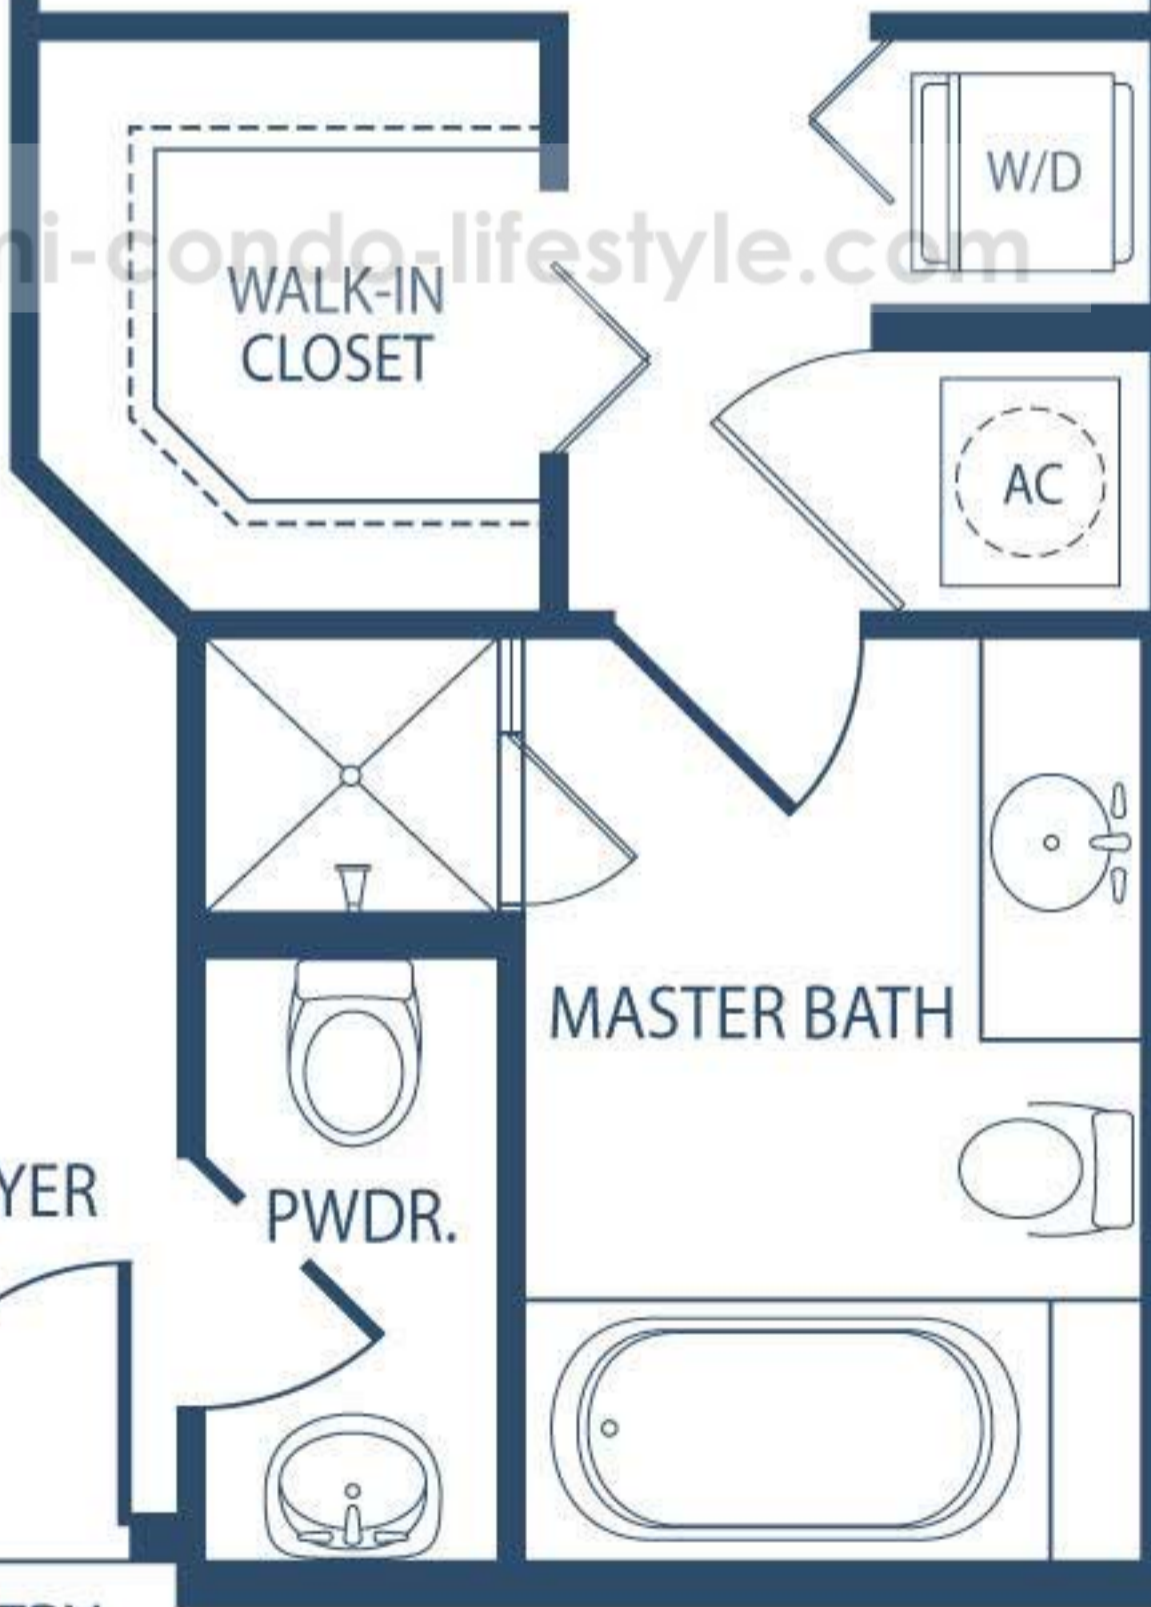

LIVING ROOM
13' 5" x 22' 0"

MASTER BEDROOM
12' 4" x 12' 2"

DINING ROOM

WALK-IN
CLOSET

W/D

AC

PAN

REF

KITCHEN

FOYER

PWDR.

MASTER BATH

ENTRY

Unit A-10

All dimensions are approximate and subject to change in accordance with the agreement for sale.