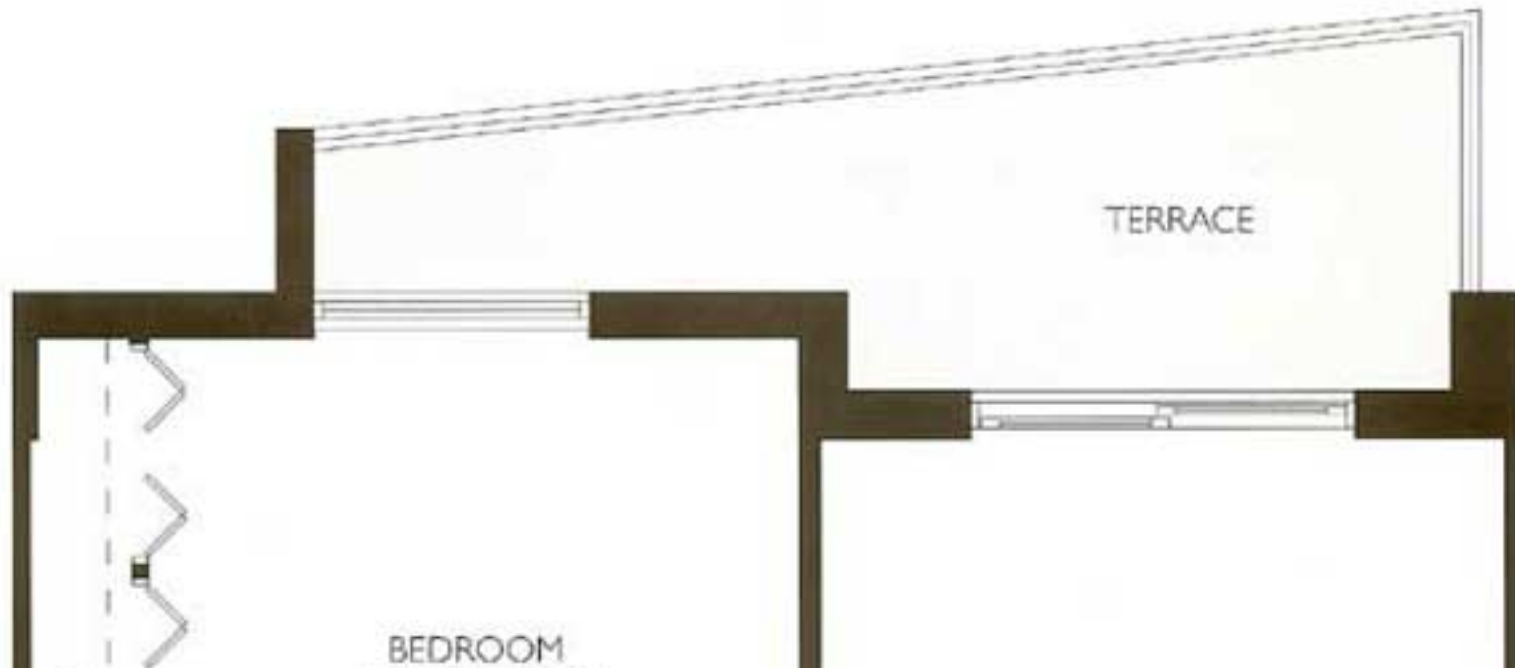

1800 BISCAYNE PLAZA
UNIT D

1 BEDROOM - 1 BATHROOM - 2nd to 6th floor

Total
A/C 842 Sq Ft
735 Sq Ft

www.miami-condo-lifestyle.com