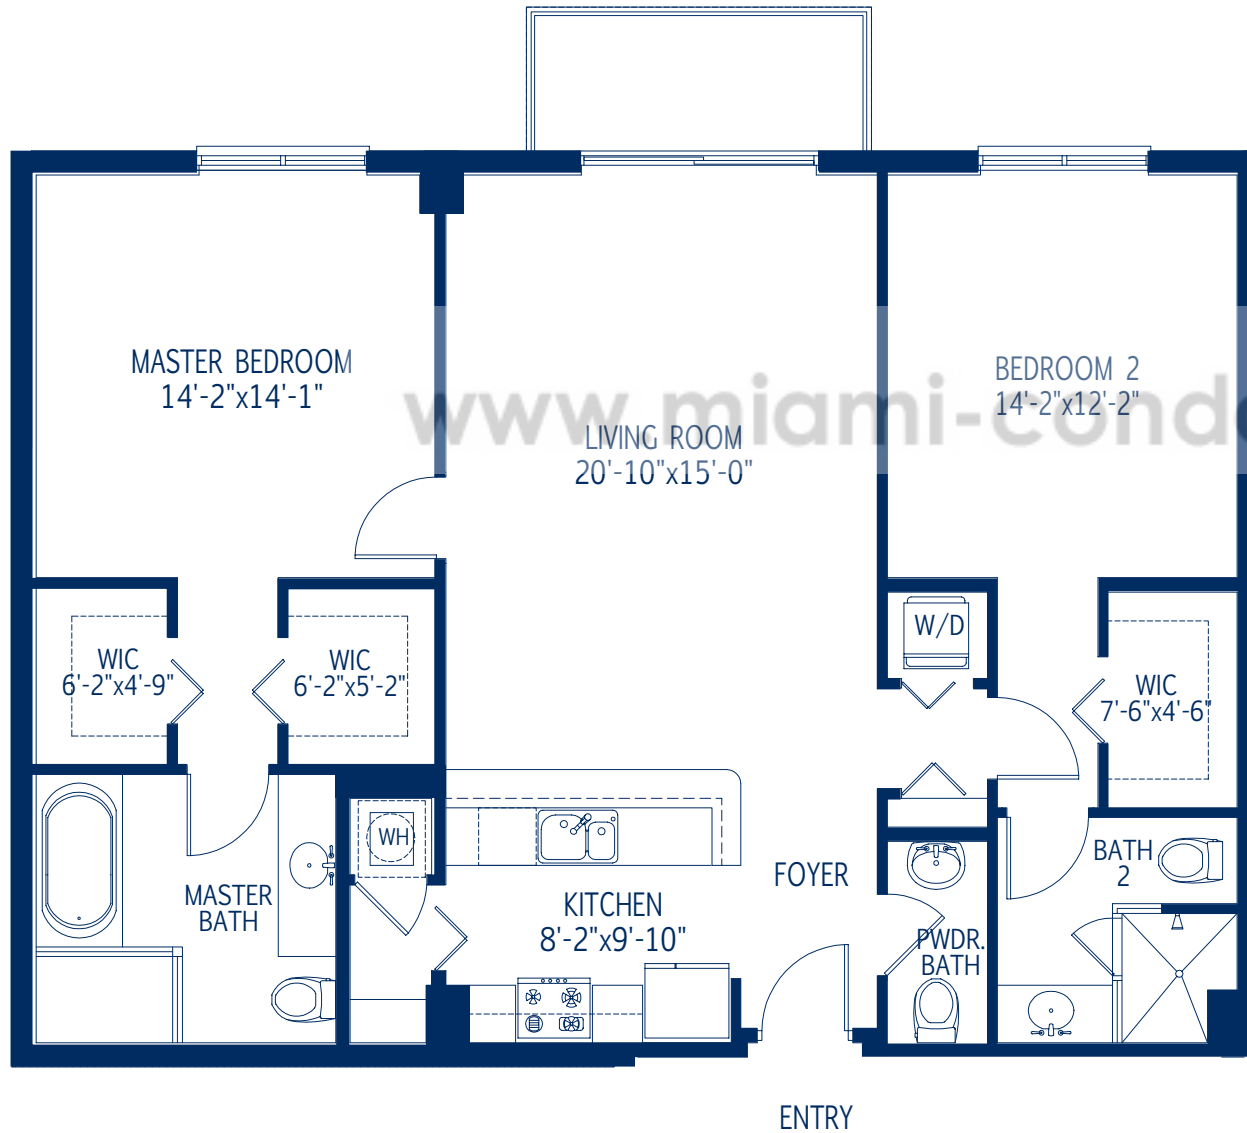

unit B-3

2 bed, 2 bath & 1 half bath

residence under a/c1,290 sq. ft.
 terrace90 sq. ft.
 TOTAL1,380 SQ. FT.

www.miami-condo-lifestyle.com